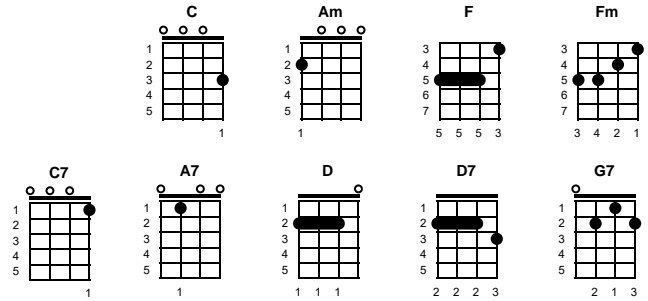

Love Of My Life

Felice and Boudleaux Bryant

Intro: Chords for ending

C **Am** **C** **Am**
 Love of my life, come close to me
F **Fm** **C**
 Say you will always be true
Am **C** **Am**
 Our love must be, sweet destiny
F **Fm** **C** **C7**
 Love of my life I love you

F **A7** **D**
 No other love could thrill me so completely
D7
 No other lips could satisfy me
G7
 Baby, baby, don't deny me
C **Am** **C** **Am**
 My hungry arms, long for your charms
F **Fm** **C** **C7**
 Love of my life, I love you

ending:

F **Fm** **C**
 Love of my life, I love you

Key of C

STANDARD

BARITONE