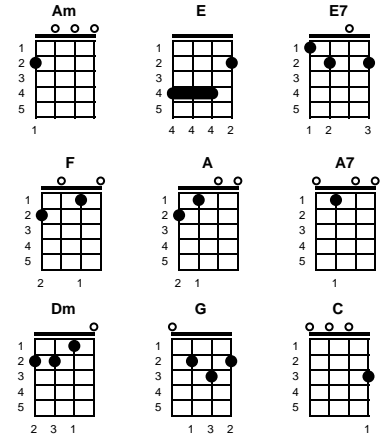

Love Story (Where Do I Begin)

Francis Lai, Carl Sigman

Intro: Chords for ending

Key of Am

v1:

Am **E** **E7**
Where do I begin to tell the story of how great a love can be
E **Am**
The sweet love story that is older than the sea
F **E** **E7**
The simple truth about the love she brings to me
E **Am**
Where do I start

v2:

E **E7**
With her first hello she gave a meaning to this empty world of mine
E **Am**
There'll never be another love - another time
F **E** **E7**
She came into my life and made the living fine
A **A7**
She fills my heart

chorus:

Dm **G**
She fills my heart with very special things
C **F**
With Angel songs and wild imaginings
E **Am** **Dm**
She fills my soul with so much love that anywhere I go
G **C** **F**
I'm never lonely - with her along, who could be lonely?
E7 **E** **Am**
I reach for her hand, it's always there

v3:

How long does it last?
Can love be measured by the hours in a day
E **E7**
I have no answers now, but this much I can say
E **Am**
I know I'll need her 'til the stars all burn away
F **E** **E7**
And she'll be there -- **CHORUS**

ending:

E **Am**
It's always there

STANDARD