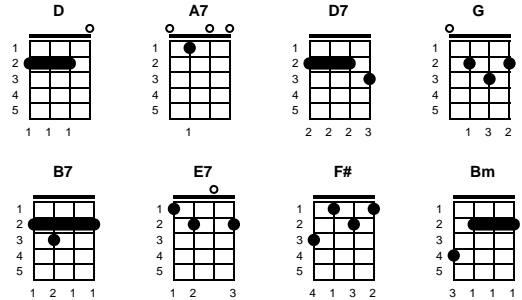

Lovesick Blues

Cliff Friend Irving Mills

Key of D

Intro: Chords for last 4 lines, bridge

verse:

I got a feelin' called the blu-ues, oh, Lord
Since my baby said goodbye
And I don't know what I'll do-oo-oo
All I do is sit and cry-yyy, oh, Lord
That last long day she said goodbye
Well Lord I thought I would cry
She'll do me, she'll do you, she's got that kind of lovin'
Lord, I love to hear her when she calls me
Sweet da-ad-ad-dy, such a beautiful dream
I hate to think it all o-o-ver
I've lost my heart it seems
I've grown so used to you somehow
Well, I'm nobody's sugar-daddy now
And I'm a lo-on-onesome
I got the Lovesick Blu-ues

bridge:

Well, I'm in love, I'm in love, with a beautiful gal
That's what's the matter with me
Well, I'm in love, I'm in love, with a beautiful gal
But she don't care about me
Lord, I tried and I tried, to keep her satisfied
But she just wouldn't stay
So now that she is a lea-eav-in'
This is all I can say... -- REPEAT 1ST VERSE

STANDARD