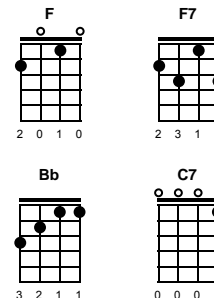

Mammas Don't Let Your Babies Grow Up To Be Cowboys

Ed & Patsy Bruce

Key of F
6/8

F

v1:

F F7 Bb
Cowboys ain't easy to love and they're harder to hold
C7 F C7
They'd rather give you a song than diamonds or gold
F F7
Lonestar buckles and old faded Levis
Bb
And each night begins a new day
C7
If you don't understand him and he don't die young
F C7
He'll probably just ride away

chorus:

F F7 Bb
Mamas don't let your babies grow up to be cowboys
C7
Don't let 'em pick guitars and drive them old trucks
F
Let 'em be doctors and lawyers and such
F7 Bb
Mamas don't let your babies grow up to be cowboys
C7
Cause they'll never stay home and they're always alone
F C7
Even with someone they love

v2:

F F7 Bb
Cowboys like smoky ole poolrooms and clear mountain mornings
C7 F C7
Little warm puppies and children... and girls of the night
F F7
Them that don't know him won't like him
Bb
And them that do sometimes won't know how to take him
C7
He ain't wrong, he's just different and his pride won't let
F C7
Him do things to make you think he's right -- CHORUS

ending (FADE):

F F7 Bb
Mamas don't let your babies grow up to be cowboys
C7
Cause they'll never stay home and they're always alone
F
Even with someone they love

STANDARD