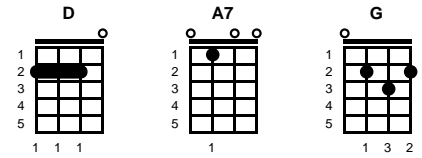

Man Of Constant Sorrow
Dick Burnett

Key of D

intro: chords for second verse

D **A7** **D**
I am a man of constant sorrow
G **A7**
I've seen troubles all my day
D **A7** **D**
I'm goin' back to California
G **A7**
Place where I was partly raised

D **A7**
All through this world
D
I'm bound to ramble
G
Through storm and wind
A7
Through sleet and rain

D **A7**
I'm bound to ride
D
That northern railroad
G
Perhaps I'll take
A7
The very next train.

D **A7**
Your friends, they say
D
I am a stranger
G
You'll never see
A7
My face no more

D **A7**
There is just one
D
Promise that's given
G
We'll sail on
A7
God's golden shore -- **FIRST VERSE**

STANDARD