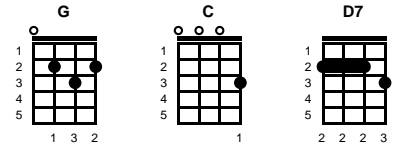

Matter Of Time

Clive Westlake

Key of G

intro: chords for first 2 lines of chorus

v1:

I have ^G been away from ^C home now for a ^G long time
And I lived a life I thought that it should be
^G It's a long way from ^C now til maybe ^G sometime
And the waiting around is really killing me

chorus:

It's a ^C matter of ^G time before I get back there
It's a ^{D7} matter of ^G time before I go home
It's a ^C long way I know, and the ^G going ain't easy
They'll see me ^{D7} again, it's a ^G matter of ^C time

v2:

I think I'll take a ^C train early in the ^G morning
Just to see how far I'll get along the ^{D7} way
But the trains don't run too often, maybe ^G sometimes
So I guess I'd better wait another ^{D7} day -- **CHORUS**

ending:

They'll see me ^{D7} again, it's a ^G matter of ^C time

STANDARD