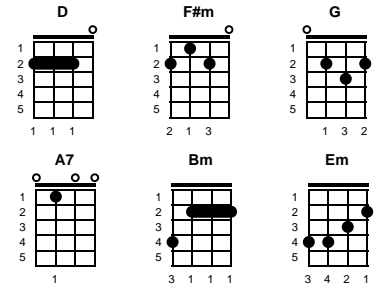

Mister Lonely

Bobby Vinton & Gene Allan

Key of D

Intro: Chords for last 2 lines of chorus

v1:

D **F#m**
Lonely, I'm Mr. Lonely
G **A7**
I have nobody for my own
D **F#m**
I am so lonely, I'm Mr. Lonely
G **A7** **D**
Wish I had someone to call my own

chorus:

Bm
Now I'm a soldier, a lonely soldier
G **Em** **A7**
Away from home through no wish of my own
D **F#m**
That's why I'm lonely, I'm Mr. Lonely
G **A7** **D**
I wish that I could go back home

v2:

F#m
Letters, never a letter
G **A7**
I get no letters in the mail
D **F#m**
I've been forgotten, yes, forgotten
G **A7** **D**
Oh I wonder how I failed -- **REPEAT FROM CHORUS**

-- **CHORUS**

ending:

G **A7** **D**
I wish that I could go back home

STANDARD