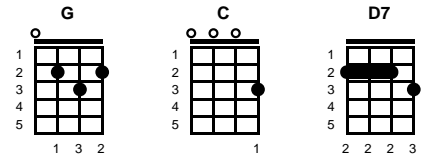

Misty Blue
Bob Montgomery

Key of G

G

v1:

G I've spent such a long long time **C**
 Looks like I'd get you off my mind **G**
 Oh, but I can't just the thought of you **C** **D7**
 Turns my whole world a misty blue **G**

v2:

Just the mention of your name **C** **D7**
 Turns the flicker to a flame **G**
 I think of things we used to do **C** **D7**
 Then my whole world turns misty blue **G** **C**

chorus:

I should forget you, **D7** heaven knows I've tried **G**
 But when I say I'm glad we're through **C** **D7**
 Heaven knows that I've lied **G**

-- **REPEAT V1**

ending:

C Mis ~ **G** ty blue

STANDARD

BARITONE