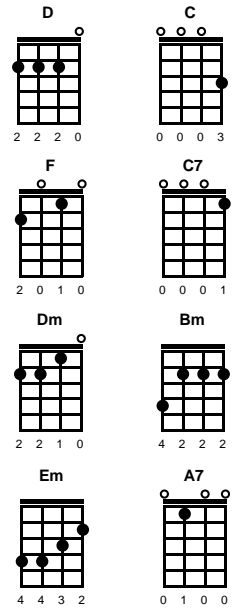

Moonlight Lady

Carlos Andrade and Pat Cockett

Key of C

Intro: chords for 1st 2 lines

v1:

C F C F C C7 F
Moonlight lady, eyes dark as the midnight sky
Em Dm F C D
Not too many men forget your smile ~~
C F C F C C7 F
Moonlight lady, arms strong as the valley walls
Em Dm F C D
Not too many men forget your touch ~~

chorus:

Bm Em A7
You work....k ~~ in the fields by day ~~
D Bm
In the sun...n ~~ while your children play ~~
Em A7
Rivers sing ~~ of their lullabies ~~
D C D C
And rainbows fill ~~ their youthful eyes (4 beats each)

-- CHORDS FOR V1

-- SING CHORUS

v2:

C F C F C C7 F
Moonlight lady, voice like a running stream
Em Dm F C D
Not too many men forget your song ~~
C F C F C C7 F
Moonlight lady, skin warm as the noontday sun
Em Dm F C D
Not too many men forget your spell ~~ -- CHORUS

ending:

C F C F C C7 F
Moonlight lady, eyes dark as the midnight sky
Em Dm F C D
Not too many men forget your smile

STANDARD