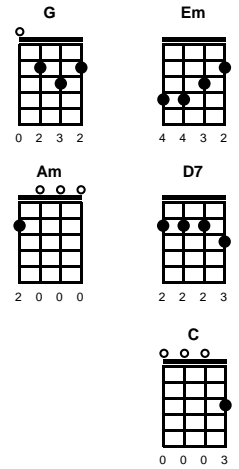

More

Riz Ortolani & Nino Oliviero

Key of G

G

v1:

G **Em** **Am** **D7**
 More than the greatest love the world has known
G **Em** **Am** **D7**
 This is the love I'll give to you alone
G **Em** **Am** **D7**
 More than the simple words I try to say
G **Em** **Am** **D7**
 I only live to love you more each day

chorus:

Em **Am**
 More than you'll ever know
Em **Am**
 My arms long to hold you so
C **Am**
 My life will be in your keeping
C **D7**
 Walking, sleeping, laughing, weeping

v2:

G **Em** **Am** **D7**
 Longer than always is a long, long time
G **Em** **Am** **D7**
 But far beyond forever you'll be mine
G **Em** **C**
 I know I've never lived before
 And my heart is very sure
D7 **G** **C** **G** **Em**
 No one else could love you more

ending:

D7 **G** **C** **G**
 No one else could love you more

STANDARD

BARITONE