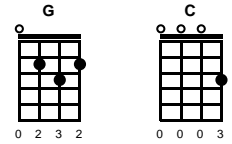

Moving On
Ronald Miller & Bryan Wells

Key of G

Intro: Chords for last 3 lines of chorus

v1:

G C D7
Like an old lonely street
G Em
I keep running towards a dream
C D7 G
Moving on, moving on

chorus:

C D7
There's a place in the sun
G Em
Where there's hope for everyone
C D7 G
Where my poor restless heart's gotta lie
C D7
There's a place in the sun
G Em
And before my day is done
C D7 G
Gotta find me a place in the sun

v2:

C D7 G Em
Like an old dusty road, I get weary from the load
C D7 G C D7
Moving on, moving on; like this tired troubled heart
G Em C D7 G
I've been roving since my birth, moving on, moving on -- **CHORUS**

ending:

C D7 G
Gotta find me a place in the sun

STANDARD

BARITONE