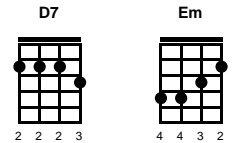

Moving On
Ronald Miller & Bryan Wells

Key of G

Intro: Chords for last 3 lines of chorus

v1:

G C D7
Like an old lonely street
G Em
I keep running towards a dream
C D7 G
Moving on, moving on

chorus:

C D7
There's a place in the sun
G Em
Where there's hope for everyone
C D7 G
Where my poor restless heart's gotta lie
C D7
There's a place in the sun
G Em
And before my day is done
C D7 G
Gotta find me a place in the sun

v2:

C D7 G Em
Like an old dusty road, I get weary from the load
C D7 G C D7
Moving on, moving on; like this tired troubled heart
G Em C D7 G
I've been roving since my birth, moving on, moving on -- **CHORUS**

ending:

C D7 G
Gotta find me a place in the sun

STANDARD

BARITONE