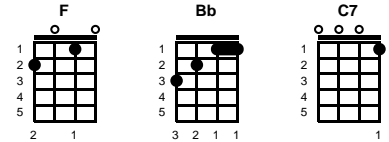

My Elusive Dreams
Billy Sherrill & Curly Putman

Key of F

intro: chords for ending, 2x

v1:

F You followed me to **Bb** Texas, you followed me to **C7** Utah **F**
We didn't find it there so we moved on....
F You went with me to **Bb** Alabam', things looked good in Birmingham **C7** **F**
We didn't find it there so we moved on....

chorus:

F I know you're tired of following **Bb** **C7**
F My elusive dreams and schemes **Bb**
F For they're only fleeting things **C7**
F My elusive dreams

v2:

F You had my child in **Bb** Memphis, then I heard of work in Nashville **C7** **F**
We didn't find it there so we moved on....
F To a small farm in **Bb** Nebraska, to a gold mine in Alaska **C7** **F**
We couldn't find it there so we moved on.... -- **CHORUS**

v3:

F And now we've left **Bb** Alaska because there was no gold mine **C7** **F**
But this time only two of us moved on
F Now all we have is each other and a little memory to cling to **Bb** **C7** **F**
And still you won't let me go on alone **Bb** **C7** -- **CHORUS**

ending:

Bb For they're only fleeting things....my elusive dreams **F** **C7** **F**

STANDARD