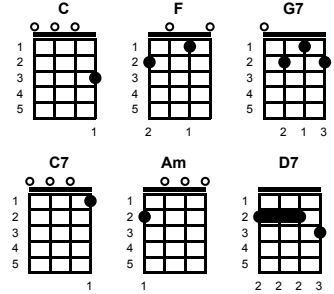

My Happiness

Betty Peterson, Barney Bergantine

Key of C

Intro: Chords for v1

v1:

C **F** **C**
Evening shadows make me blue when each weary day is through

G7 **C** **F** **C**
How I long to be with you my happiness

v2:

C7 **F** **C**
Everyday I reminisce dreaming of your tender kiss

G7 **C** **F** **C**
Always thinking how I miss my happiness

chorus:

C7 **F** **C**
A million years it seems have gone by since we shared our dreams

G7 **Am** **D7** **G7** **C**
But I'll hold you again there'll be no blue memories then ~~

v3:

F **C**
Whether skies are grey or blue any place on earth will do

G7 **C** **F** **C**
Just as long as I'm with you my happiness

-- REPEAT FROM CHORUS

ending:

G7 **C** **F** **C**
Just as long as I'm with you my happiness

STANDARD

BARITONE