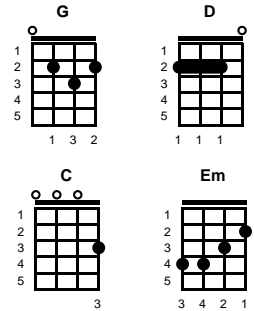

My Heart Will Go On

Will Jennings

Key of G

Intro: Chords for last 3 lines of chorus

v1:

G **D** **C** **G D**
Every night in my dreams, I see you, I feel you
G **D** **C D**
That is how I know you go on
G **D** **C** **G D**
Far across the distance and spaces between us
G **D** **C D**
You have come to show you go on

chorus:

Em D **C** **D**
Near.. far, wherever you are
G **D** **C D**
I believe that the heart does go on
Em D **C** **D**
Once.. more you open the door
Em **D**
And you're here in my heart
C **D** **G D C D**
And my heart will go on and on

v2:

G **D** **C** **G D**
Love can touch us one time and last for a life time
G **D** **C D**
And never let go 'til we're gone
G **D** **C** **G D**
Love was when I loved you, one true time I hold to
G **D** **C D**
In my life we'll always go on -- **CHORUS**

ending:

Em D **C** **D**
You're.. here, there's nothing I fear
Em **D** **C D**
And I know that my heart will go on
Em D C **D**
We'll.. stay forever this way
Em **D**
You are safe in my heart
C **D** **G C G C G**
And my heart will go on and on

STANDARD