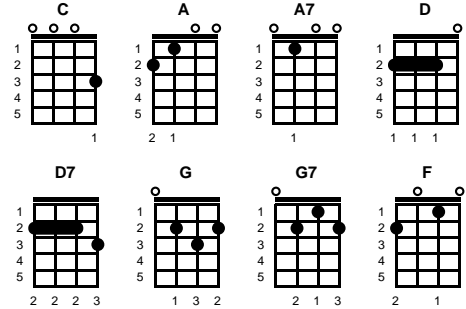

My Little Red Wagon

Rex Griffin

Intro: Chords for first 2 lines

C **A** **A7** **D** **D7**
 Won't you ride in my Little Red Wagon
 G **G7** **C**
 I would love to pull you down the street
 A **A7** **D** **D7**
 And I know all the kids will be jeal - ous
 D **G7**
 When they see my playmate so sweet

C **F**
 Hold tight till we come to the hilltop
 A **A7** **D**
 Then we'll coast down the hill, you and me
 A **A7** **D** **D7**
 Won't you ride in my Little Red Wagon
 G **G7** **C**
 For you are my sweetheart to be -- **REPEAT SONG**

ending:

G **G7** **C**
 For you are my sweetheart to be

Key of C

STANDARD

BARITONE