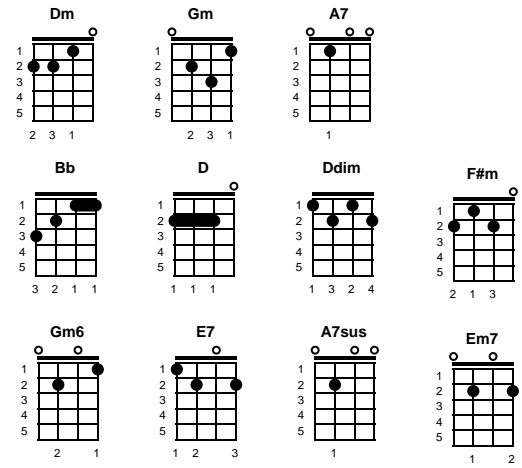

My Prayer

Georges Boulanfer & Jimmy Kennedy

Key of D

112 BPM in 6/8

Dm

TACET: When the twilight is gone... **Gm A7**

TACET: And no songbirds are singing... **Dm**

TACET: When the twilight is gone... **Gm A7**

You come into my heart... **Dm**

And here in my heart you will stay... while I pray... **Bb A7 D**

My prayer... is to linger with you... **Ddim**

At the end of the day... in a dream that's divine... **Gm6 D A7**

My prayer... is a rapture in blue... **D Ddim**

With the world far away... **Gm6 A7**

And your lips close to mine... **D Gm D**

Tonight.. while our hearts are aglow... **Gm Dm**

Oh tell me the words.. that I'm longing to know... **Gm E7 A7 A7sus A7**

My prayer... and the answer you give... **D Ddim**

May they still be the same.. for as long as we live.. **Gm6 A7 D F#m**

That you'll always be there.. **Em7 A7**

At the end of my prayer... **D Gm D Gm D Gm D D**

STANDARD