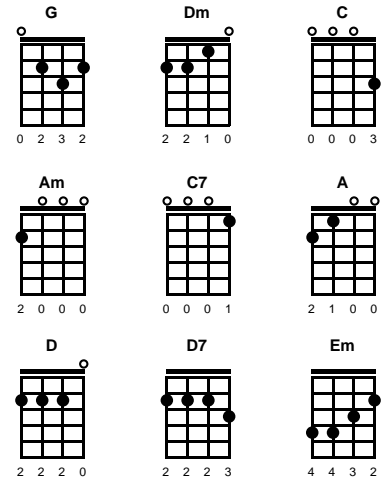

**My Sweet Lord**  
George Harrison

Key of D

intro: chords for first line

**G**      **Dm G**      **Dm G**      **Dm G**  
My sweet Lord, mm, my Lord, mm, my Lord  
**C**      **Am**      **C**      **Am**  
I really want to see you, really want to be with you,  
**C**      **C7**      **Dm G**  
Really want to see you, Lord, but it takes so long, my Lord

**Dm G**      **Dm G**      **Dm G**  
My sweet Lord, mm, my Lord, mm, my Lord,  
**C**      **Am**      **C**      **Am**  
I really want to know you, I really want to go with you  
**C**      **C7**      **Dm G**  
Really want to show you, Lord, that I won't take long, my Lord

**Dm G**      **Dm G**      **Dm G**  
My sweet Lord, mm, my Lord, my sweet Lord  
**C**      **C7**  
I really want to see you, really want to see you, Lord  
**A**      **D**  
Really want to see you Lord, really want to see you Lord  
**D7**      **Em A**  
But it takes so long, my Lord

**Em A**      **Em A**      **Em A**  
My sweet Lord, mm, my Lord, my my Lord  
**Em A**      **Em A**  
My sweet Lord, my my sweet Lord (repeat and fade)

**STANDARD**

**BARITONE**