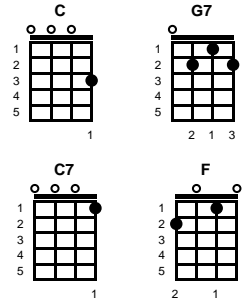

North To Alaska
Tillman Franks

Key of C

chorus:

C
Way up north (north to Alaska) way up north (north to Alaska) **G7**
C
North to Alaska, go north, the rush is on **C**
G7 **C**
North to Alaska, go north, the rush is on

verses:

Big Sam left Seattle ~ in the year of ninety-two **G7** **C** **C7**
With **F** George Pratt, his partner, and brother Billy too **C** **C7**
F
They crossed the Yukon River and found the bonanza gold **C**
G7 **C**
Below that old White Mountain, just a little southeast of Nome
Sam crossed the majestic mountains ~ to valleys far below **G7** **C** **C7**
F
He talked to his team of huskies as he mushed on through the snow **C** **C7**
F **C**
With the northern lights a-running wild in the land of the midnight sun **C**
G7 **C**
Yes, Sam McCord was a mighty man in the year of nineteen-one

bridge:

Where the river is winding big nuggets they're finding **F**
C **G7** **C**
North to Alaska, go north, the rush is on -- **CHORUS**
George turned ~ to Sam ~ with his gold in his hand **G7** **C** **C7**
F **C** **C7**
Said Sam ~ you're looking ~ at a lonely, lonely man
F **C**
I'd trade all the gold ~ that's buried in this land **C**
G7 **C**
For one small band of gold to place on sweet little Jenny's hand
Cause a man needs a woman to love him all the time **G7** **C** **C7**
F **C** **C7**
Remember, Sam, a true love is so hard to find
F **C**
I'd build for my Jenny ~ a honey-moon home
G7 **C**
Below that old White Mountain, just a little southeast of Nome -- **BRIDGE**

STANDARD