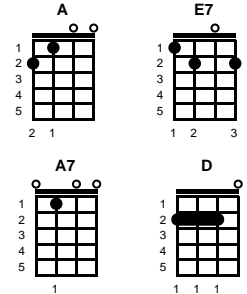

North To Alaska

Tillman Franks

Key of A

chorus:

Way up north (north to Alaska) way up north (north to Alaska)
North to Alaska, go north, the rush is on
North to Alaska, go north, the rush is on

verses:

Big Sam left Seattle ~ in the year of ninety-two
With George Pratt, his partner, and brother Billy too
They crossed the Yukon River and found the bonanza gold
Below that old White Mountain, just a little southeast of Nome
Sam crossed the majestic mountains ~ to valleys far below
He talked to his team of huskies as he mushed on through the snow
With the northern lights a-running wild in the land of the midnight sun
Yes, Sam McCord was a mighty man in the year of nineteen-one

bridge:

Where the river is winding big nuggets they're finding
North to Alaska, go north, the rush is on -- **CHORUS**
George turned ~ to Sam ~ with his gold in his hand
Said Sam ~ you're looking ~ at a lonely, lonely man
I'd trade all the gold ~ that's buried in this land
For one small band of gold to place on sweet little Jenny's hand
Cause a man needs a woman to love him all the time
Remember, Sam, a true love is so hard to find
I'd build for my Jenny ~ a honey-moon home
Below that old White Mountain, just a little southeast of Nome -- **BRIDGE**

STANDARD