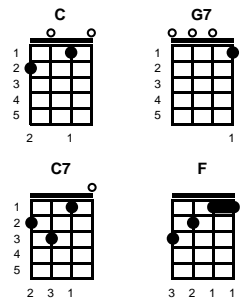

North To Alaska
Tillman Franks

Key of C

chorus:

C
Way up north (north to Alaska) way up north (north to Alaska) **G7**
C
North to Alaska, go north, the rush is on **C**
G7 **C**
North to Alaska, go north, the rush is on

verses:

Big Sam left Seattle ~ in the year of ninety-two **G7** **C** **C7**
With **F** George Pratt, his partner, and brother Billy too **C** **C7**
F
They crossed the Yukon River and found the bonanza gold **C**
G7 **C**
Below that old White Mountain, just a little southeast of Nome
Sam crossed the majestic mountains ~ to valleys far below **G7** **C** **C7**
F
He talked to his team of huskies as he mushed on through the snow **C** **C7**
F **C**
With the northern lights a-running wild in the land of the midnight sun **C**
G7 **C**
Yes, Sam McCord was a mighty man in the year of nineteen-one

bridge:

Where the river is winding big nuggets they're finding **F**
C **G7** **C**
North to Alaska, go north, the rush is on -- **CHORUS**
George turned ~ to Sam ~ with his gold in his hand **G7** **C** **C7**
F **C** **C7**
Said Sam ~ you're looking ~ at a lonely, lonely man
F **C**
I'd trade all the gold ~ that's buried in this land **C**
G7 **C**
For one small band of gold to place on sweet little Jenny's hand
Cause a man needs a woman to love him all the time **G7** **C** **C7**
F **C** **C7**
Remember, Sam, a true love is so hard to find
F **C**
I'd build for my Jenny ~ a honey-moon home
G7 **C**
Below that old White Mountain, just a little southeast of Nome -- **BRIDGE**

STANDARD

BARITONE

Key of A