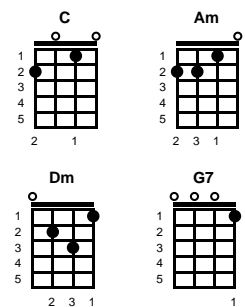

Oh Carol

Neil Sedaka and Howard Greenfield

Key of C

C Am Dm G7

v1:

Oh Carol, I am but a fool
 Darling I love you, though you treat me cruel
 You hurt me, and you make me cry
 But if you leave me, I will surely die

v2:

Darling there will never be another, 'cause I love you so
 Don't ever leave me, say you'll never go
 I will always want you for my sweetheart, no matter what you do
 Oh Carol, I'm still in love with you

-- REPEAT FROM TOP

ending:

Oh Carol, I'm still in love with you

STANDARD

BARITONE

<https://www.youtube.com/watch?v=e72tG80LmsU>