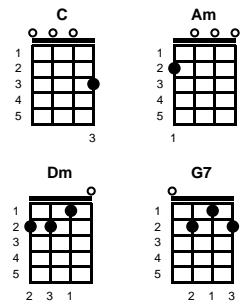

Oh Carol

Neil Sedaka and Howard Greenfield

Key of C

C Am Dm G7

v1:

Oh Carol, I am but a fool
 Darling I love you, though you treat me cruel
 You hurt me, and you make me cry
 But if you leave me, I will surely die

v2:

Darling there will never be another, 'cause I love you so
 Don't ever leave me, say you'll never go
 I will always want you for my sweetheart, no matter what you do
 Oh Carol, I'm still in love with you

-- REPEAT FROM TOP

ending:

Oh Carol, I'm still in love with you

STANDARD

BARITONE

<https://www.youtube.com/watch?v=e72tG80LmsU>