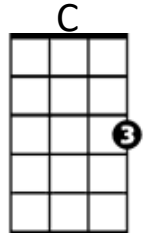

Oh Susanna

C **G**
I come from Alabama with my banjo on my knee.

C **G** **C**
I'm going to Louisiana, my true love for to see.

G
It rained all night the day I left, the weather it was dry.

C
The sun so hot I froze to death.

G **C**
Susanna don't you cry.

Chorus:

F **C** **G**
Oh, Susanna, oh don't you cry for me.

C **G** **C**
I come from Alabama with my banjo on my knee.

C **G**
I had a dream the other night when everything was still,

C **G** **C**
I thought I saw Susanna coming up the hill,

G
The buckwheat cake was in her mouth, the tear was in her eye,

C **G** **C**
I said I'm coming from Dixieland, Susanna don't you cry.

(Chorus)