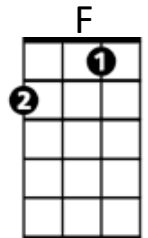

Oh Susanna

C **G**
I come from Alabama with my banjo on my knee.

C **G** **C**
I'm going to Louisiana, my true love for to see.

G
It rained all night the day I left, the weather it was dry.

C
The sun so hot I froze to death.

G **C**
Susanna don't you cry.

Chorus:

F **C** **G**
Oh, Susanna, oh don't you cry for me.

C **G** **C**
I come from Alabama with my banjo on my knee.

C **G**
I had a dream the other night when everything was still,

C **G** **C**
I thought I saw Susanna coming up the hill,

G
The buckwheat cake was in her mouth, the tear was in her eye,

C **G** **C**
I said I'm coming from Dixieland, Susanna don't you cry.

(Chorus)