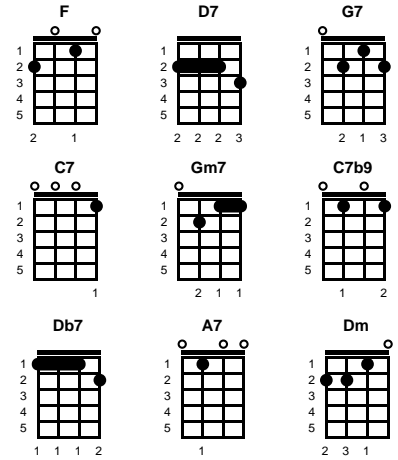

Oh You Beautiful Doll
Seymour Brown, Nat D Ayer & Irving Berlin

Key of F

Intro: Chords for ending

verse:

F **D7** **G7**
Oh! You beautiful doll, you great big beautiful doll

C7
Let me put my arms about you

F **C7** **F** **Gm7** **C7b9**
I could never live without you

F **D7** **G7**
Oh! You beautiful doll, you great big beautiful doll

F
If you ever leave me, how my heart would ache

Db7
I want to hug you but I fear you'd break

F **A7** **Dm** **G7** **C7** **F**
Oh! Oh! Oh! Oh!.... Oh! You beautiful doll -- **REPEAT FROM TOP**

STANDARD

ending:

F **A7** **Dm** **G7** **C7** **F**
Oh! Oh! Oh! Oh!.... Oh! You beautiful doll

BARITONE