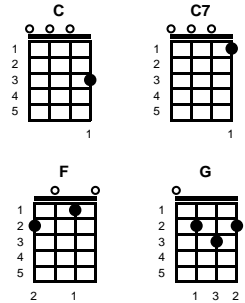

Old Folks At Home
Stephen Foster (1851)

Key of C

intro: chords for chorus

v1:

C **C7** **F** **C** **G**
Way down upon the Swanee River, far, far away
C **C7** **F**
There's where my heart is turning ever
C **G** **C**
There's where my old folks stay
C7 **F** **C** **G**
Up and down the whole creation, sadly I roam
C **C7** **F** **C** **G** **C**
Still longing for the old plantation, and for the old folks at home

chorus:

G **C** **F** **C**
All the world is sad and dreary, everywhere I roam
C7 **F**
Oh, Lordy, how my heart grows so weary
C **G** **C**
Far from the old folks at home

v2:

C **C7** **F** **C** **G**
All round the little farm I wandered when I was young
C **C7** **F** **C** **G** **C**
Then many happy days I squandered, many songs I sung
C7 **F** **C** **G**
When I was playing with my brother, happy was I
C **C7** **F** **C** **G** **C**
Oh, take me to my kind old mother, there let me live and die -- **CHORUS**

v3:

C **C7** **F** **C** **G**
One little hut among the bushes, one that I love
C **C7** **F** **C** **G** **C**
Still sadly to my memory rushes, no matter where I rove
C7 **F** **C** **G**
When will I see the bees a-hummin', all around the comb
C **C7** **F** **C** **G** **C**
When will I hear the banjo strummin', down in my good old home

ending:

G **C**
Down in my good old home

STANDARD