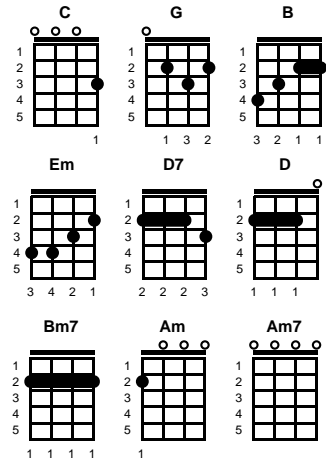

Old Lamplighter
Mat Simon & Charles Tobias

Key of C

Intro: Chords for last line of chorus

chorus:

C **G** **B** **Em**
He made the night a little brighter, wherever he would go..
C **G** **C** **G** **D7**
The old lamp lighter, of long, long ago
C **G** **B** **Em**
His snowy hair was so much whiter, beneath the candle glow
C **G** **C** **G** **D** **G**
The old lamp lighter, of long, long ago

v1:

G **Bm7** **G** **Bm7** **G**
You'd hear the patter of his feet, as he came toddling down the street
D **G**
His smile would hide a lonely heart, you see
Am **Am7** **Am** **Am7**
If there were sweethearts in the park, he'd pass a lamp and leave it dark..
Am **Am7** **D7**
Remembering the days that used to be
G **Bm7** **G**
For he recalled when things were new
Bm7 **G** **D7** **G**
He loved someone who loved him too, who walks with him alone in memories

bridge:

C **G** **B** **Em**
He made the night a little brighter, wherever he would go..
C **G** **C** **G** **D** **G**
The old lamp lighter, of long, long ago

v2:

G **Bm7** **G** **Bm7** **G**
Now if you look up in the sky, you'll understand the reason why..
D **G**
The little stars at night are all aglow
Am **Am7** **Am** **Am7**
He turns them on when night is near, he turns them off when dawn is here..
Am **Am7** **D7**
The little man who lived so long ago -- **BRIDGE**

STANDARD