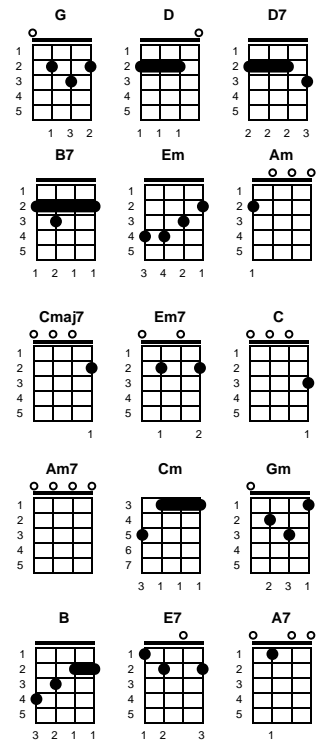

On The Street Where You Live
Frederick Loewe & Alan Jay Lerner

Key of G

Intro: Chords for last line, v1

v1:

I have often walked ^G down this street before ^D
But the pavement ^G always stayed beneath my feet before ^{B7} ^{Em} ^{Am} ^{D7}
All at once am I ^{Cmaj7} several stories high, ^{Em}
Knowing I'm on the street where you live ^C ^{D7} ^G ^{D7}

v2:

Are there ^G lilac trees ^D in the heart of town? ^G ^{D7}
Can you hear a lark in any other part of town? ^G ^{B7} ^{Em} ^{Am} ^{D7}
Does enchantment pour ^{Cmaj7} out of every door? ^{Em7} ^G ^{Em}
No, it's just on the street where you live. ^C ^{D7} ^G ^{B7}

chorus:

And oh, the towering feeling, ^{Am7}
Just to know somehow you are near ^{Cm} ^{D7} ^G
The over...er...powering feeling, ^{Em} ^{B7} ^{Em} ^{Gm}
That any second you may suddenly appear ^B ^{E7} ^{A7} ^{D7}

v3:

Peo..ple stop and stare, ^G they don't bother me. ^D ^G ^{Em}
For there's nowhere else on earth that I would rather be. ^G ^{B7} ^{Em} ^{Am} ^{D7}
Let the time go by, ^{Cmaj7} I won't care if I ^{Em} ^G ^{Em}
Can be here on the street where you live -- **CHORUS, V3** ^C ^{D7} ^G

STANDARD