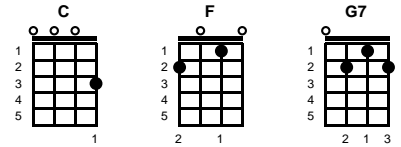

On Top of Old Smokey
Unknown Author, Traditional

Intro: Chords for last line, v1

v1:

C
On top of old **F** Smokey all covered in snow **C**
G7
I lost my true lover for a-courting too slow **C**
F **C**
For courting's a pleasure and parting is grief **C**
G7 **C**
But a false hearted lover is worse than a thief

v2:

F **C**
A thief will just rob you and take what you have **C**
G7 **C**
But a false hearted lover will lead you to the grave **C**
F **C**
The grave will decay you and turn you to dust **C**
G7 **C**
Not one boy in a million can a poor girl trust

v3:

F **C**
So come you young lovers and listen to me **C**
G7 **C**
Don't place your affections on a green willow tree **C**
F **C**
The leaves they will wither, the roots they will die **C** **F** **C**
G7 **C** **F** **C**
Then you'll soon be forsaken, and you'll never know why

STANDARD