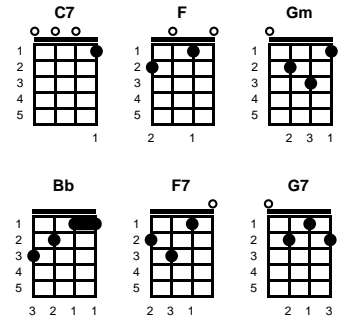

Only The Lonely

Roy Orbison & Joe Melson

Key of F

intro:

C7 **F** **C7** **F**
Dum dum dum dumby doo wah, Ooh yay yay yay yeah
Bb **C7** **F** **C7** **F**
Oh oh oh oh wah, only the lonely, only the lonely

TACET: **F**
Only the lonely, dum dum dum dumby doo wah
Gm
Know the way I feel tonight, ooh yay yay yay yeah
C7
Only the lonely, dum dum dum dumby doo wah
Bb **F**
Know this feeling ain't right, dum dum dum dumby doo wah

TACET: **F** **F7**
There goes my baby, there goes my heart
Bb **G7** **C7**
They're gone forever, so far apart
F **Bb**
But only the lonely, know why
C7 **F** **C7** **F**
I cry, only the lonely

TACET: **F**
Only the lonely, dum dum dum dumby doo wah
Gm
Know the heartaches I've been through (oh yea yea yea yea yea yeah)
C7 **F**
Only the lonely, know I cried and cried for you
F7 **Bb**
Maybe tomorrow, a new romance, no more sorrow
G7 **C7** **F**
But that's the chance -- **BREAK:** You gotta take
Bb **C7** **F** **C7** **F**
If your lonely heart breaks, only the lonely, only the lonely

Dum dum dum dumby doo wah, Ooh yay yay yay yeah
Bb **C7** **F** **C7** **F**
Oh oh oh oh wah, only the lonely, only the lonely

STANDARD