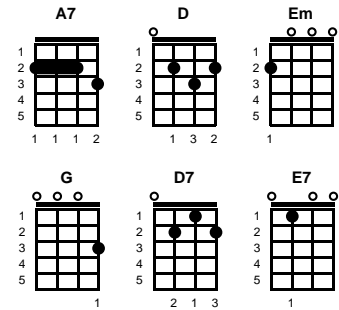

Only The Lonely

Roy Orbison & Joe Melson

Key of D

intro:

A7 D A7 D Em
Dum dum dum dumby doo wah, Ooh yay yay yay yeah
G A7 D A7 D
Oh oh oh oh wah, only the lonely, only the lonely

D
TACET: Only the lonely, dum dum dum dumby doo wah
Em
Know the way I feel tonight, ooh yay yay yay yeah
A7
Only the lonely, dum dum dum dumby doo wah
G D
Know this feeling ain't right, dum dum dum dumby doo wah

D D7
TACET: There goes my baby, there goes my heart
G E7 A7
They're gone forever, so far apart
D G
But only the lonely, know why
A7 D A7 D
I cry, only the lonely

D
TACET: Only the lonely, dum dum dum dumby doo wah
Em
Know the heartaches I've been through (oh yea yea yea yea yea yeah)
A7 D
Only the lonely, know I cried and cried for you
D7 G
Maybe tomorrow, a new romance, no more sorrow
E7 A7 D
But that's the chance -- **BREAK:** You gotta take
G A7 D A7 D
If your lonely heart breaks, only the lonely, only the lonely

Em
Dum dum dum dumby doo wah, Ooh yay yay yay yeah
G A7 D A7 D
Oh oh oh oh wah, only the lonely, only the lonely

STANDARD

BARITONE

Key of F

Key of G