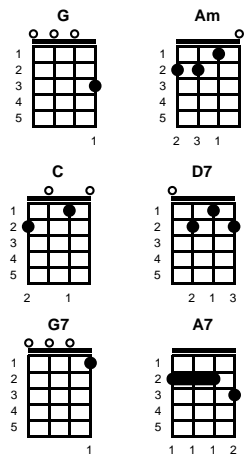

Only The Lonely

Roy Orbison & Joe Melson

Key of G

intro:

D7 G D7 G
Dum dum dum dumby doo wah, Ooh yay yay yay yeah
C D7 G D7 G
Oh oh oh oh wah, only the lonely, only the lonely

TACET: Only the lonely, dum dum dum dumby doo wah
G Am
Know the way I feel tonight, ooh yay yay yay yeah
D7
Only the lonely, dum dum dum dumby doo wah
C G
Know this feeling ain't right, dum dum dum dumby doo wah

TACET: There goes my baby, there goes my heart
G G7
They're gone forever, so far apart
C A7 D7
But only the lonely, know why
D7 G D7 G
I cry, only the lonely

TACET: Only the lonely, dum dum dum dumby doo wah
G Am
Know the heartaches I've been through (oh yea yea yea yea yea yeah)
D7 G
Only the lonely, know I cried and cried for you
G7 C
Maybe tomorrow, a new romance, no more sorrow
A7 D7 G
But that's the chance -- BREAK: You gotta take
C D7 G D7 G
If your lonely heart breaks, only the lonely, only the lonely

Dum dum dum dumby doo wah, Ooh yay yay yay yeah
C D7 G D7 G
Oh oh oh oh wah, only the lonely, only the lonely

STANDARD

BARITONE

Key of D

Key of F