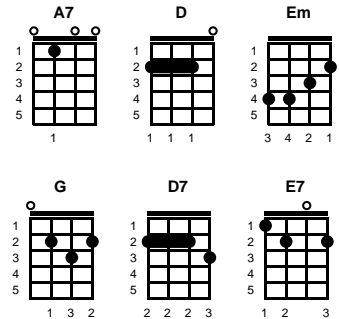

Only The Lonely

Roy Orbison & Joe Melson

Key of D

intro:

A7 D A7 D Em
Dum dum dum dumby doo wah, Ooh yay yay yay yeah
G A7 D A7 D
Oh oh oh oh wah, only the lonely, only the lonely

D
TACET: Only the lonely, dum dum dum dumby doo wah
Em
Know the way I feel tonight, ooh yay yay yay yeah
A7
Only the lonely, dum dum dum dumby doo wah
G D
Know this feeling ain't right, dum dum dum dumby doo wah

D D7
TACET: There goes my baby, there goes my heart
G E7 A7
They're gone forever, so far apart
D G
But only the lonely, know why
A7 D A7 D
I cry, only the lonely

D
TACET: Only the lonely, dum dum dum dumby doo wah
Em
Know the heartaches I've been through (oh yea yea yea yea yea yeah)
A7 D
Only the lonely, know I cried and cried for you
D7 G
Maybe tomorrow, a new romance, no more sorrow
E7 A7 D
But that's the chance -- **BREAK:** You gotta take
G A7 D A7 D
If your lonely heart breaks, only the lonely, only the lonely

Em
Dum dum dum dumby doo wah, Ooh yay yay yay yeah
G A7 D A7 D
Oh oh oh oh wah, only the lonely, only the lonely

STANDARD