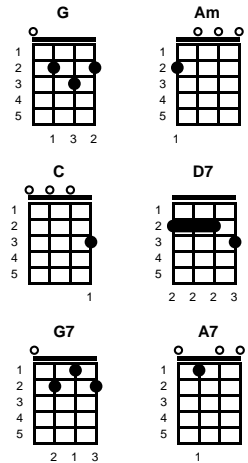

Only The Lonely

Roy Orbison & Joe Melson

Key of G

intro:

D7 G D7 G
Dum dum dum dumby doo wah, Ooh yay yay yay yeah
C D7 G D7 G
Oh oh oh oh wah, only the lonely, only the lonely

TACET: Only the lonely, dum dum dum dumby doo wah
G Am
Know the way I feel tonight, ooh yay yay yay yeah
D7
Only the lonely, dum dum dum dumby doo wah
C G
Know this feeling ain't right, dum dum dum dumby doo wah

TACET: There goes my baby, there goes my heart
G G7
They're gone forever, so far apart
C A7 D7
But only the lonely, know why
D7 G D7 G
I cry, only the lonely

TACET: Only the lonely, dum dum dum dumby doo wah
G Am
Know the heartaches I've been through (oh yea yea yea yea yea yeah)
D7 G
Only the lonely, know I cried and cried for you
G7 C
Maybe tomorrow, a new romance, no more sorrow
A7 D7 G
But that's the chance -- BREAK: You gotta take
C D7 G D7 G
If your lonely heart breaks, only the lonely, only the lonely

Dum dum dum dumby doo wah, Ooh yay yay yay yeah
C D7 G D7 G
Oh oh oh oh wah, only the lonely, only the lonely

STANDARD