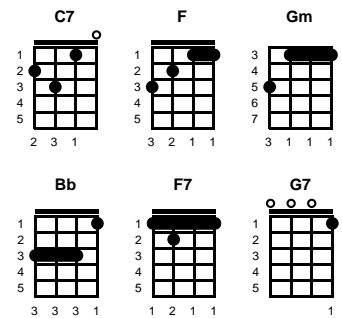

Only The Lonely

Roy Orbison & Joe Melson

Key of F

intro:

C7 **F** **C7** **F**
Dum dum dum dumby doo wah, Ooh yay yay yay yeah
Bb **C7** **F** **C7** **F**
Oh oh oh oh wah, only the lonely, only the lonely

TACET: **F**
Only the lonely, dum dum dum dumby doo wah
Gm
Know the way I feel tonight, ooh yay yay yay yeah
C7
Only the lonely, dum dum dum dumby doo wah
Bb **F**
Know this feeling ain't right, dum dum dum dumby doo wah

TACET: **F** **F7**
There goes my baby, there goes my heart
Bb **G7** **C7**
They're gone forever, so far apart
F **Bb**
But only the lonely, know why
C7 **F** **C7** **F**
I cry, only the lonely

TACET: **F**
Only the lonely, dum dum dum dumby doo wah
Gm
Know the heartaches I've been through (oh yea yea yea yea yea yeah)
C7 **F**
Only the lonely, know I cried and cried for you
F7 **Bb**
Maybe tomorrow, a new romance, no more sorrow
G7 **C7** **F**
But that's the chance -- **BREAK:** You gotta take
Bb **C7** **F** **C7** **F**
If your lonely heart breaks, only the lonely, only the lonely

Dum dum dum dumby doo wah, Ooh yay yay yay yeah
Bb **C7** **F** **C7** **F**
Oh oh oh oh wah, only the lonely, only the lonely

STANDARD

BARITONE

Key of D

Key of G