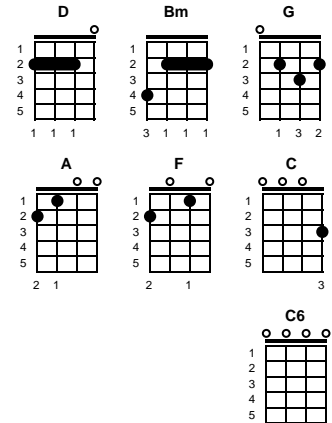

Only Time

Enya

Key of D

D

v1:

Who can say where the road goes, where the day flows -- only time
And who can say if your love grows, as your heart chose -- only time

chorus:

Bm **G** **A** **D**
dee dah day, dee dah day, dee dah day
Bm **G** **A** **D**
dee dah doe, day doe dee, dee dah day

v2:

Who can say why your heart sighs, as your love flies -- only time
And who can say why your heart cries, when your love lies -- only time
-- CHORUS

v3:

Who can say when the roads meet, that they might be -- in your heart
And who can say when the day sleeps, if the night keeps all your heart
Night keeps all your heart...

bridge:

F **C** **C6** **F** **C** **C6** **F**
dee dah dah dah, dee dah dah dah
C **C6** **F** **C** **C6** **A** **D**
dee dah dah dah, dee dah dah dah

v4:

Who can say if your love grows, as your heart chose -- only time
And who can say where the road goes, where the day flows -- only time

ending:

Bm **G** **D**
Who knows -- only time
Bm **G** **D**
Who knows -- only time

STANDARD