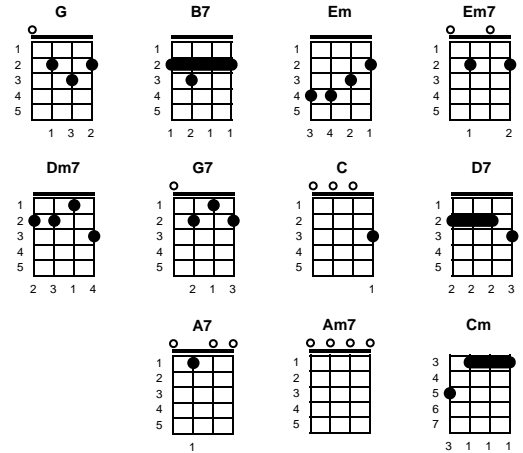

Intro: Chords for last 2 lines, first verse

**STANDARD**

**v1:**

**G** **B7**  
Only you - can make this world seem right  
**Em Em7** **Dm7 G7**  
Only you - can make the darkness bright  
**C** **D7** **B7** **Em B7 Em**  
Only you and you a - lone can thrill me like you do  
**A7** **Am7 D7**  
And fill my heart with love for only you

**v2:**

**G** **B7**  
Only you - can make this change in me  
**Em Em7** **Dm7 G7**  
For it's true - you are my des - ti - ny  
**C** **Cm** **G** **Em7 B7**  
When you hold my hand, I understand the magic that you do  
**A7** **D7** **G**  
You're my dream come true, my one and only you

**BARITONE**

-- **REPEAT V2**

**ending:**

**B7** **A7** **D7** **G** **C** **G**  
You're my dream come true, my one and only you