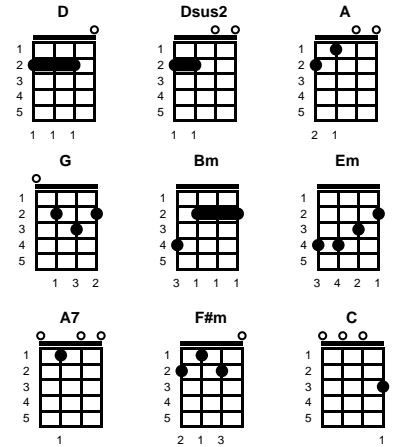

Open Arms

Steve Perry and Jonathan Cain

Key of D

3/4

Intro: Chords for first line, v1

v1:

D Dsus2 D A G Bm A G A
Ly - ing beside you, here in the dark, feeling your heart beat with mine
D Dsus2 D A G Bm A G
Soft - ly you whisper, you're so sincere, how could our love be so blind?
Em Bm A D A G A
We sailed on together, we drifted apart, and here you are by my side

chorus:

A7 A D F#m
So now I come to you, with open arms
G C
Nothing to hide, believe what I say
D F#m
So here I am, with open arms
G C
Hoping you'll see, what your love means to me
D
Open arms -- **REPEAT INTRO**

v2:

D Dsus2 D A G Bm A G A
Living without you, living alone, this empty house seems so cold
D Dsus2 D A G Bm A G
Wanting to hold you, wanting you near, how much I wanted you home
Em Bm A D A G A
But now that you've come back, turned night into day, I need you to stay

-- **CHORUS**

ending:

D

STANDARD