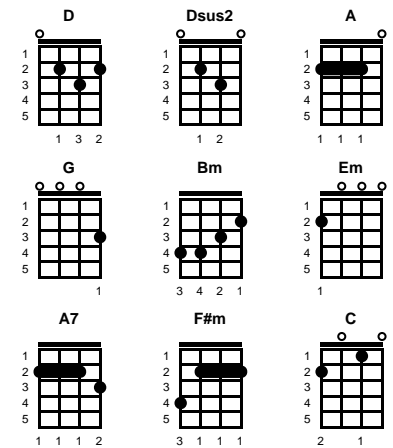

Open Arms

Steve Perry and Jonathan Cain

Key of D

3/4

Intro: Chords for first line, v1

v1:

D Dsus2 D A G Bm A G A
 Ly - ing beside you, here in the dark, feeling your heart beat with mine
 D Dsus2 D A G Bm A G
 Soft - ly you whisper, you're so sincere, how could our love be so blind?
 Em Bm A D A G A
 We sailed on together, we drifted apart, and here you are by my side

chorus:

A7 A D F#m
 So now I come to you, with open arms
 G C
 Nothing to hide, believe what I say
 D F#m
 So here I am, with open arms
 G C
 Hoping you'll see, what your love means to me
 D
 Open arms -- **REPEAT INTRO**

v2:

D Dsus2 D A G Bm A G A
 Living without you, living alone, this empty house seems so cold
 D Dsus2 D A G Bm A G
 Wanting to hold you, wanting you near, how much I wanted you home
 Em Bm A D A G A
 But now that you've come back, turned night into day, I need you to stay

-- **CHORUS**

ending:

D

STANDARD

BARITONE

<http://www.youtube.com/watch?v=xShgBXY3kUc&feature=kp>