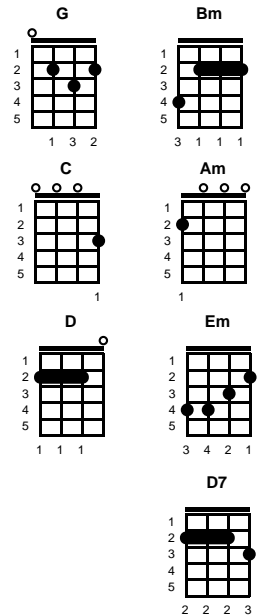

Operator
Jim Croce

Key of G

Intro: Chords for 1st line, v1

v1:
G Bm C G
Operator, well could you help me place this call
Am D Em D C D
See the number on the matchbook is old.. and faded (2) (1) (1)
G Bm C G
She's living in L.A... with my best old ex friend Ray
Am D7 Em D C D
Guy she said she knew well and sometimes hated (2) (1) (1)

chorus:

G C G
But isn't that the way they say it goes
C D
But let's forget all that
G Am
And give me the number if you can find it
Em Bm Am D
So I can call just to tell 'em I'm fine and to show
C G
I've overcome the blow..I've learned to take it well
Am C
I only wish my words could just convince myself
D7 C G
That it just wasn't real..but that's not the way it feels

v2:
Bm C G
Operator, well could you help me place this call
Am D Em D C D
Cause I can't read the number that you just gave me (2) (1) (1)
G Bm C G
There's something in my eyes..You know it happens every time
Am D7 Em D C D
I think about the love I thought would save me (2) (1) (1) -- **CHORUS**

v3:
Bm C G
Operator, let's forget about this call
Am D Em D C D
There's no one there I really wanted to talk to (2) (1) (1)
G Bm C G
Thank you for your time..oh you've been so much more than kind
Am D7 Em D C D
You can keep the dime (2) (1) (1) -- **CHORUS**

ending:
D C D G
(2) (1) (1) (1)

STANDARD