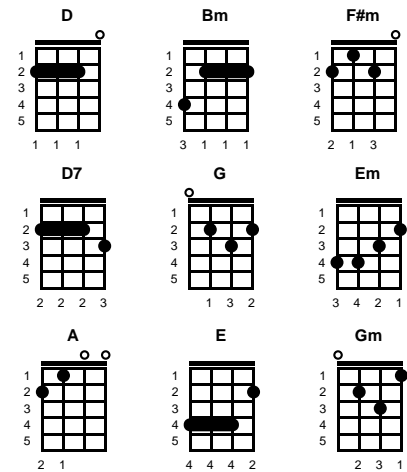

Somewhere Over The Rainbow
Harold Arlen & E Y Harburg

Key of D

Intro: Chords for last 3 lines of chorus

v1:

D Bm F#m D7 G Em D
Somewhere, over the rainbow, way up high
G Em D F#m Em A D A
There's a land that I heard of once in a lullaby
D Bm F#m D7 G Em D
Somewhere, over the rainbow, skies are blue
G Em D F#m Em
And the dreams that I dare to
A D A
Dream, really do come true

chorus:

D
Someday I'll wish upon a star
A Bm Em A
And wake up where the clouds are far behind me
D
Where troubles melt like lemon drops
E
Away above the chimney tops
A F#m Em A
That's where you'll find me

v2:

D Bm F#m D7 G Em D
Somewhere, over the rainbow, bluebirds fly
G Em D F#m Em A D A
Birds fly over the rainbow, why then oh why can't I
D
If funny little bluebirds fly
Em A
Beyond the rainbow, why
G A D Gm D
Oh, why can't I?

STANDARD