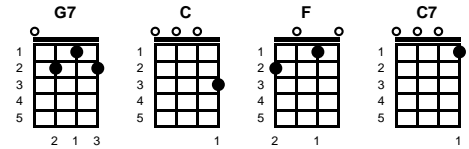

Paper Roses

Fred Spielman & Janice Torre

Key of C

Intro: Chords for last 2 lines of chorus

v1:

I realize the way your eyes deceive me
With tender looks that I mistook for love
So take away the flowers that you gave me
And send the kind that you remind me of

chorus:

Paper roses, paper roses
Oh how real those roses seem to be
But they're only imitation
Like your imitation love for me

v2:

I thought that you would be a perfect lover
You seem so full of sweetness at the start
But like a big red rose that's made of paper
There isn't any sweetness in your heart -- **CHORUS**

ending:

Like your imitation love for me

STANDARD