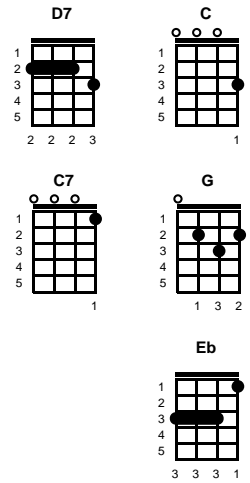

Peggy Sue

Buddy Holly, Jerry Allison & Norman Petty

Key of G

intro: (Oh well, I love you gal, and I want you, Peggy Sue)

G **C** **G** **C** **G**
If you knew Peggy Sue, then you'd know why I feel blue
C **G** **C** **G** **D7**
About Peggy, my Peggy Sue, oh well, I love you gal
C **G** **C** **G** **D7**
Yes I love you, Peggy Sue

G **C** **G** **C** **G**
Peggy Sue, Peggy Sue, oh how my heart yearns for you
C **G** **C** **G** **D7**
Oh Peggy, my Peggy Sue, Oh well, I love you gal,
C **G** **C** **G** **D7**
Yes I love you, Peggy Sue

G **Eb** **G**
Peggy Sue, Peggy Sue, pretty, pretty, pretty, pretty Peggy Sue
C **G** **C** **G** **D7**
Oh Peggy, my Peggy Sue, oh well, I love you gal
C **C7** **G** **C** **G** **D7**
Yes I need you Peggy Sue

G **C** **G** **C** **G**
I love you, Peggy Sue, with a love so rare and true
C **G** **C** **G** **D7**
Oh Peggy, my Peggy Sue, well, I love you gal
C **G** **C** **G**
And I want you, Peggy Sue

ending:
D7 **C** **C7** **G** **C** **G**
Oh well, I love you gal, and I want you, Peggy Sue

STANDARD