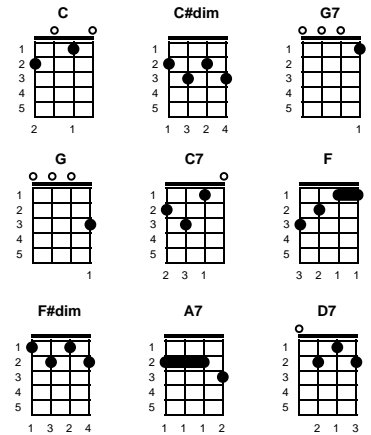

BARITONE

<https://www.youtube.com/watch?v=EBiJAxgZFFI>