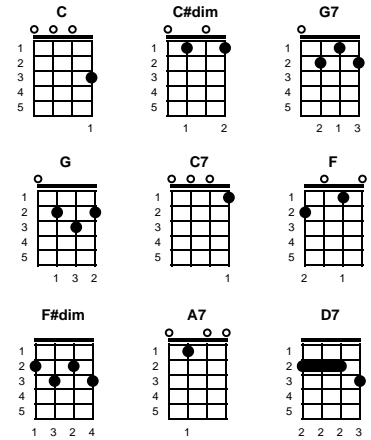

Personality
Harold Logan

Key of C

Intro: Chords for last 2 lines of chorus

v1:

C **C#dim** **G7**
O..o..over and over, I tried to prove my love to you
G **G7** **C** **G7** **C**
Over and over, what more can I do?
C7 **F** **F#dim**
Over and over, my friends say I'm a fool
C **A7** **C** **G7** **C**
But o..o..over and o..ver, I'll be a fool for you

chorus:

G7
Cause you got personality, walk with personality
C
Talk with Personality, smile with personality
G7
Charm with personality, love with personality
C **C7**
And course you've got a great big he...art
F **F#dim** **C** **A7**
So over and over, oh, I'll be a fool for you
D7 **G7** **C** **G7** **C**
Now over and over, what more can I do?

-- **REPEAT CHORUS**

v2:

C#dim **G7**
O..o..over and over, I said that I loved you
G **G7** **C** **G7** **C**
Over and over, honey, now it's the truth
C7 **F** **F#dim**
Over and over..they still say I'm a fool..
C **A7** **C** **G7** **C**
But o..o..over and o..ver, I'll be a fool for you -- **CHORUS**

ending (**SLOW**):

C **G7** **C**
What more can I do?

STANDARD