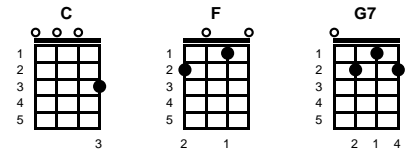

Pick Me Up On Your Way Down

Harlan Howard

Key of C

C

v1:

C
You were mine for just a while
Now your putting on a style
And you've never once looked back
At your home across the track
You're the gossip of the town
But my heart can still be found
Where you tossed it on the ground
Pick me up on your way down

chorus:

C
Pick me up on your way down
When you're blue and all alone
When their glamour starts to bore you
Come on back where you belong
You may be their pride and joy
But they'll find another toy
And they'll take away your crown
Pick me up on your way down

v2:

C
They have changed your attitude
Made you haughty and so rude
Your new friends can take the blame
Underneath you're still the same
When you learn these things are true
I'll be waitin here for you
As you tumble to the ground
Pick me up on your way down -- CHORUS

STANDARD