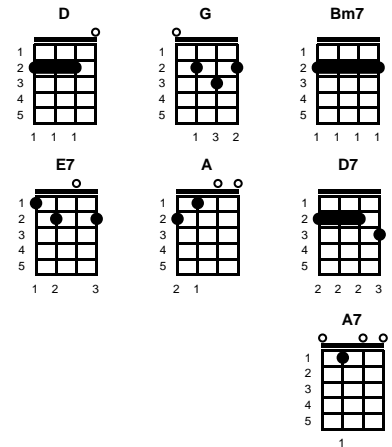

Please Help Me I'm Falling
Don Robertson & Hal Blair

Key of D

D

v1:

TACET: Please help me I'm falling, in love with you
Close the door to tempta - tion, don't let me walk through
Turn away from me, darling, I'm begging to you
Please help me I'm falling, in love with you

v2:

TACET: I belong to another, whose arms have grown cold
But I promised forev - er, to have and to hold
I can never be free dear, but when I'm with you
I know that I'm losing, the will to be true

v3:

TACET: Please help me I'm falling, and that would be a sin
Close the door to tempta - tion, don't let me walk in
For I mustn't want you, but darling, I do
Please help me I'm falling, in love with you

ending:

Please help me I'm falling, in love with you

STANDARD