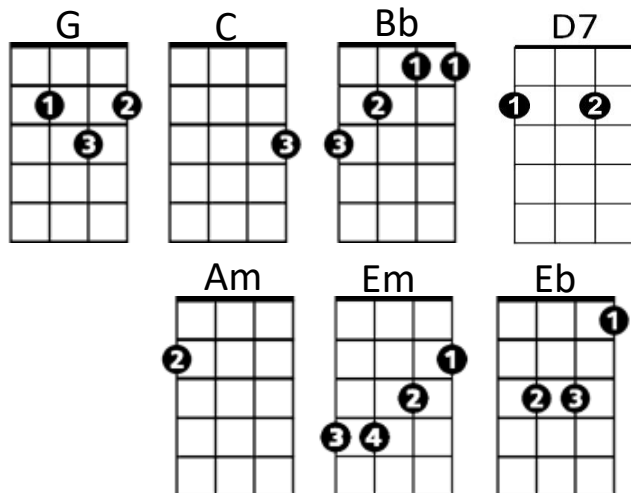

Please Please Me (Lennon / McCartney)

Intro: G

G **C G** **Bb C D7**

Last night I said these words to my girl

G **C G**

I know you never even try girl

Chorus:

C **Am**

You don't need me to show the way girl

G **C G**

Why do I always have to say girl

(Chorus)

Bridge:

C

I don't want to sound complaining

D7 **G** **C G**