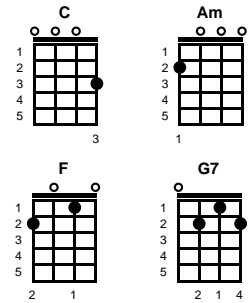

Poor Little Fool
Sharon Sheeley

Key of C

C Am F G7 (2x)

v1:

C Am F G7
I used to play around with hearts that hastened at my call
C Am F G7
But when I met that little girl I knew that I would fall
C Am F G7 C Am F G7
Poor little fool oh yeah I was a fool uh huh

v2:

C Am F G7
She played around and teased me with her carefree devil eyes
C Am F G7
She'd hold me close and kiss me but her heart was full of lies
C Am F G7 C Am F G7
Poor little fool oh yeah I was a fool uh huh

v3:

C Am F G7
She told me how she cared for me and that we'd never part
C Am F G7
And so for the very first time I gave away my heart
C Am F G7 C Am F G7
Poor little fool oh yeah I was a fool uh huh

v4:

C Am F G7
The next day she was gone and I knew she'd lied to me
C Am F G7
She left me with a broken heart and won her victory
C Am F G7 C Am F G7
Poor little fool oh yeah I was a fool uh huh

v5:

C Am F G7
I'd played this game with other hearts but I never thought I'd see
C Am F G7
The day that someone else would play love's foolish game with me
C Am F G7 C Am F G7
Poor little fool oh yeah I was a fool uh huh

ending:

C Am F G7 C Am F G7 C
Poor little fool oh yeah I was a fool uh huh

STANDARD