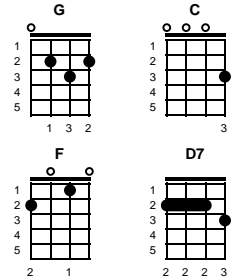

Problems
Everly Brothers

Key of G

G

G Problems, problems **C** problems **F C G** all day long

Will my problems **C** work out **F C G** right or wrong

My baby don't like **D7** anything I **C** do ooh ooh **G**

My teacher seems to **D7** feel the same way **C** too ooh ooh **G**

G Worries, worries **C** pile up **F C G** on my head

Woe is me I **C** should-a **F C G** stayed in bed

I can't get the car **D7** my marks ain't been so **C** g o o o d **G**

My love life ain't been **D7** swingin' like it **C** sh o o o uld **G**

C Problems **G** problems pro o ob lems

They're **D7** all on account of my **C** lovin' you like I **G** do ooh ooh

C Problems **G** problems pro o ob lems

They **D7** won't be stopped until I'm sure of **C** you ooh ooh **G**

You can **D7** solve my problems **C** with a love that's **G** true ooh ooh

ending (FADE):

G Problems, problems **C** problems **F C G** all day long

Problems, problems **C** problems **F C G** all day long

STANDARD