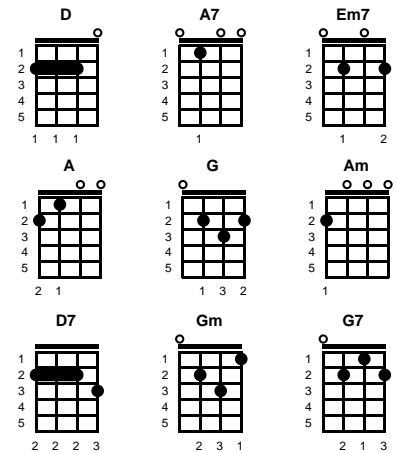

Put Your Hand In The Hand

Gene MacLellan

Key of D

Intro: Chords for last line of chorus

chorus:

Put your ^D hand in the hand of the man who stilled the water ^{A7}
Put your ^{Em7} hand in the hand of the man who calmed the sea ^D ^G ^D
Take a look at yourself and you can look at others differently ^{Am} ^{D7} ^G ^{Gm}
By putting your hand in the hand of the man from Gali - lee ^D ^A ^{G7} ^D ^G ^D

v1:

Everytime I look into the holy book I wanna tremble ^{A7}
When I read about the part where a carpenter cleared the temple ^{Em7} ^A ^D ^G ^D
For the buyers and the sellers were no different fellas ^{Am} ^{D7}
Than what I profess to be ^G ^{Gm}
And it causes me shame to know I'm not the man that I should be ^D ^A ^{G7} ^D ^G ^D

-- CHORUS

v2:

Mama taught me how to pray before I reached the age of seven ^{A7}
And when I'm down on my knees that's when I'm close to heaven ^{Em7} ^A ^D ^G ^D
Daddy lived his life with two kids and a wife ^{Am} ^{D7}
And he did what he could do ^G ^{Gm}
And he showed me enough of what it takes to get a good man through ^D ^A ^{G7} ^D ^G ^D

-- CHORUS

STANDARD