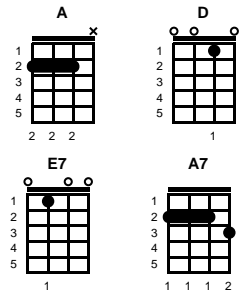

**Queen's Jubilee**  
Queen Lili'uokalani (1887)

Key of A

A

verse:

A D A D A  
Mahalo pi - ha, mo'i o Enela - ni  
E7 A D A  
Ku'i kou kaulana, na aina pau  
D A D A  
Na kai aka - u, na one he - ma  
E7 A D A  
I kea kou ihi, mana nui

chorus:

A E7 A D A  
E- i- a makou, i kou kapa ka - i  
E7 A D A  
I kou la nui, ju- bi- li  
A7 D  
I hi' i mai, i kou makou aloha  
A E7 A D A  
Maluna ou ka malu o ka La - ni

-- REPEAT FROM TOP

ending:

D A E7 A D A  
Maluna ou ka malu o ka La - ni

**STANDARD**

**BARITONE**

**Key of G**

translation:

All hail to you, Great Queen of England  
Fair Queen who rules over land and sea  
From northern seas to southern shores  
Your way is known both far and near  
We come to your shores, gracious lady  
On this great day of your Jubilee  
To bring kind greetings from afar  
May heaven bless you, long may you reign

**ending:**

**C G D7 G C G**  
Maluna ou ka malu o ka La - ni

**STANDARD**

**BARITONE**

**Key of A**

**translation:**

All hail to you, Great Queen of England  
Fair Queen who rules over land and sea  
From northern seas to southern shores  
Your way is known both far and near  
We come to your shores, gracious lady  
On this great day of your Jubilee  
To bring kind greetings from afar  
May heaven bless you, long may you reign