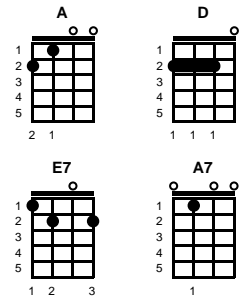

**Queen's Jubilee**  
Queen Lili'uokalani (1887)

Key of A

A

verse:

A D A D A  
Mahalo pi - ha, mo'i o Enela - ni  
E7 A D A  
Ku'i kou kaulana, na aina pau  
D A D A  
Na kai aka - u, na one he - ma  
E7 A D A  
I kea kou ihi, mana nui

chorus:

A E7 A D A  
E- i- a makou, i kou kapa ka - i  
E7 A D A  
I kou la nui, ju- bi- li  
A7 D  
I hi' i mai, i kou makou aloha  
A E7 A D A  
Maluna ou ka malu o ka La - ni

-- REPEAT FROM TOP

ending:

D A E7 A D A  
Maluna ou ka malu o ka La - ni

**STANDARD**

**BARITONE**

**Key of G**

translation:

All hail to you, Great Queen of England  
Fair Queen who rules over land and sea  
From northern seas to southern shores  
Your way is known both far and near  
We come to your shores, gracious lady  
On this great day of your Jubilee  
To bring kind greetings from afar  
May heaven bless you, long may you reign

**ending:**

**C G D7 G C G**  
Maluna ou ka malu o ka La - ni

**STANDARD**

**BARITONE**

**Key of A**

**translation:**

All hail to you, Great Queen of England  
Fair Queen who rules over land and sea  
From northern seas to southern shores  
Your way is known both far and near  
We come to your shores, gracious lady  
On this great day of your Jubilee  
To bring kind greetings from afar  
May heaven bless you, long may you reign