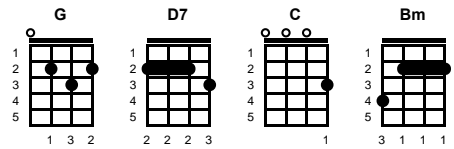

Railway Stations

Chucky Souza

Key of D

Intro: Chords for first 2 lines, v1

chorus:

A7 **G** **D**
And I keep feeling so alone
A7 **G** **D**
Writing lonely songs and dreaming of home
A7 **G** **F#m**
Playing my guitar to my own
A7 **G** **D**
Footsteps in time to my moan

BARITONE

v2:

TACET: **D**
But I'm on my way now
G
I know where I belong
A7 **G** **D**
No wondering ~ I'm staying in my woman's arms ~~
G
No more to go on, this gypsy traveling
A7 **G** **D**
So I'll stay around and play a happy song -- **CHORUS**

Key of G

Key of C

ending:

A7 **G** **D** **A7** **G** **D** **A7** **G** **D**
Footsteps in time to my moan

<https://www.youtube.com/watch?v=Seg6NVkqxNE>
<https://www.youtube.com/watch?v=A1aEK5IIWG4>

Railway Stations

Chucky Souza

Key of G

Intro: Chords for first 2 lines, v1

chorus:

And I keep feeling so alone
 Writing lonely songs and dreaming of home
 Playing my guitar to my own
 Footsteps in time to my moan

STANDARD

v1: