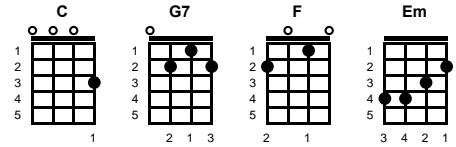

Railway Stations

Chucky Souza

Key of C

Intro: Chords for first 2 lines, v1

chorus:

G7 **F** **C**
And I keep feeling so alone
G7 **F** **C**
Writing lonely songs and dreaming of home
G7 **F** **Em**
Playing my guitar to my own
G7 **F** **C**
Footsteps in time to my moan

STANDARD

v1:

TACET: **C** **F**
Railway stations in the middle of the afternoon
G7 **F** **C**
Scorching heat and tired feet have got me down
F
But I'll just keep moving, I've got no place to stay
G7 **F** **C**
Unfriendly folks, making jokes, turn me away -- **CHORUS**