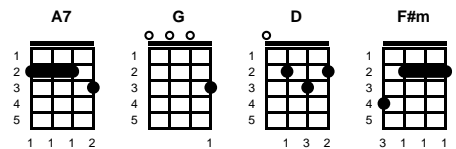

BARITONE

v2:

TACET: **D**
But I'm on my way now
G
I know where I belong
A7 **G** **D**
No wondering ~ I'm staying in my woman's arms ~~
G
No more to go on, this gypsy traveling
A7 **G** **D**
So I'll stay around and play a happy song -- **CHORUS**

Key of G

Key of C

ending:

A7 **G** **D** **A7** **G** **D** **A7** **G** **D**
Footsteps in time to my moan

<https://www.youtube.com/watch?v=Seg6NVkqxNE>
<https://www.youtube.com/watch?v=A1aEK5IIWG4>