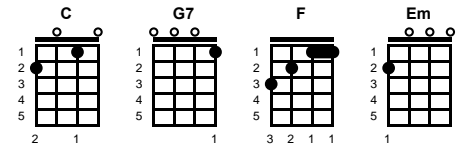

BARITONE

v2:

TACET: **C**
But I'm on my way now
F
I know where I belong
G7 **F** **C**
No wondering ~ I'm staying in my woman's arms ~~
F
No more to go on, this gypsy traveling
G7 **F** **C**
So I'll stay around and play a happy song -- **CHORUS**

Key of D

Key of G

ending:

G7 **F** **C** **G7** **F** **C** **G7** **F** **C**
Footsteps in time to my moan

<https://www.youtube.com/watch?v=Seg6NVkqxNE>
<https://www.youtube.com/watch?v=A1aEK5IIWG4>