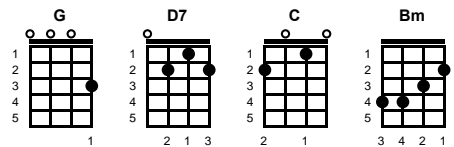

BARITONE

v2:

TACET: But I'm on my way now
I know where I belong
No wondering ~ I'm staying in my woman's arms ~
No more to go on, this gypsy traveling
So I'll stay around and play a happy song -- **CHORUS**

Key of D

Key of C

ending:

Footsteps in time to my moan

<https://www.youtube.com/watch?v=Seg6NVkqxNE>
<https://www.youtube.com/watch?v=A1aEK5IIWG4>