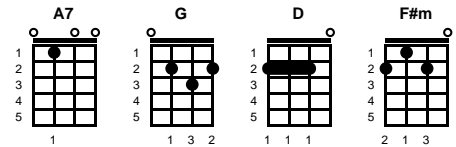

Railway Stations

Chucky Souza

Key of D

Intro: Chords for first 2 lines, v1

chorus:

A7 **G** **D**
And I keep feeling so alone
A7 **G** **D**
Writing lonely songs and dreaming of home
A7 **G** **F#m**
Playing my guitar to my own
A7 **G** **D**
Footsteps in time to my moan

STANDARD

v1:

TACET: **D** **G**
Railway stations in the middle of the afternoon
A7 **G** **D**
Scorching heat and tired feet have got me down
G
But I'll just keep moving, I've got no place to stay
A7 **G** **D**
Unfriendly folks, making jokes, turn me away -- **CHORUS**

Intro: Chords for first 2 lines, v1

chorus:

G7 **F** **C**
 And I keep feeling so alone
G7 **F** **C**
 Writing lonely songs and dreaming of home
G7 **F** **Em**
 Playing my guitar to my own
G7 **F** **C**
 Footsteps in time to my moan

Key of D

Key of G

ending:

G7 **F** **C** **G7** **F** **C** **G7** **F** **C**
 Footsteps in time to my moan

<https://www.youtube.com/watch?v=Seg6NVkqxNE>
<https://www.youtube.com/watch?v=A1aEK5IIWG4>