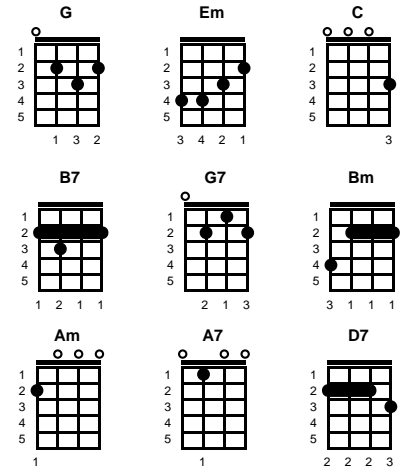

Raindrops

Dee Clark

Key of G

G Em C G Em C

v1:

G Em C G Em C
The rain--drops.....so many rain--drops

G Em C
It feels like rai-aindrops

B7 Em G
Falling from my eye-eyes..falling from my eyes

v2:

Em C G Em C
Since my love has left me, I'm so all alone

G Em C
I would bring her back to me

B7 Em
But I don't know where she's go-o-o-ne

G
I don't know where she's gone

chorus:

G7 C Bm
There must be a cloud in my he..ad
Am G
Rain keeps falling from my eye-eyes

Bm Em

Oh, no, they can't be teardrops

A7 D7 C D7
For a man ain't supposed to cry

v3:

G Em C G Em C
So it must be rai-aindrops.....so many rain--drops

G Em C
It feels like rai-aindrops

B7 Em G
Falling from my eye-eyes..falling from my eyes

-- **INSTRUMENTAL V3** -- **REPEAT FROM CHORUS**

ending:

Em G Em G
It keeps on fallin'.....Fallin' from my eyes..

Em B7 Em
It keeps on fallin..from my eyes....

STANDARD

BARITONE