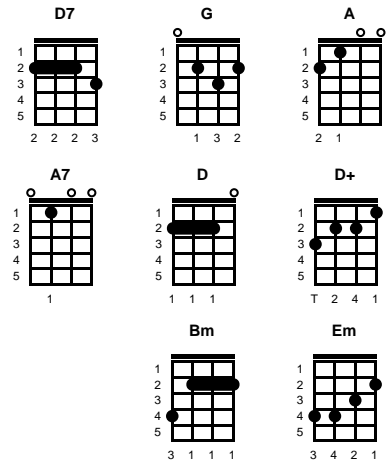

Raining in My Heart

Boudleaux Bryant, Felice Bryant

Key of D

D⁷ G A A⁷ D A⁷

v1:

D D⁺
The sun is out, the sky is blue
B^m D⁷
There's not a cloud to spoil the view
G A A⁷ D A⁷
But it's raining, raining in my heart

v2:

D D⁺
The weatherman says clear today
B^m D⁷
He doesn't know you've gone away
G A A⁷ D
And it's raining, raining in my heart ~~

bridge:

E^m G B^m E^m G A A⁷
Oh misery, misery ~~ what's gonna become of me

v3:

D D⁺
I tell my blues they mustn't show
B^m D⁷
But soon these tears are bound to flow
G A A⁷ D A⁷
Cause it's raining, raining in my heart

-- CHORDS FOR V2

-- BRIDGE

v4:

D D⁺
I tell my blues they mustn't show
B^m D⁷
But soon these tears are bound to flow
G A A⁷ D D⁷
Cause it's raining, raining in my heart

ending:

G A A⁷ D (2X & FADE)
Cause it's raining, raining in my heart

STANDARD