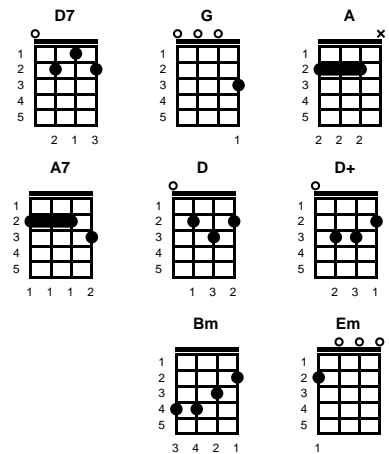

Raining in My Heart

Boudleaux Bryant, Felice Bryant

Key of D

D⁷ G A A⁷ D A⁷

v1:

D D⁺
The sun is out, the sky is blue
B^m D⁷
There's not a cloud to spoil the view
G A A⁷ D A⁷
But it's raining, raining in my heart

v2:

D D⁺
The weatherman says clear today
B^m D⁷
He doesn't know you've gone away
G A A⁷ D
And it's raining, raining in my heart ~~

bridge:

E^m G B^m E^m G A A⁷
Oh misery, misery ~~ what's gonna become of me

v3:

D D⁺
I tell my blues they mustn't show
B^m D⁷
But soon these tears are bound to flow
G A A⁷ D A⁷
Cause it's raining, raining in my heart

-- CHORDS FOR V2

-- BRIDGE

v4:

D D⁺
I tell my blues they mustn't show
B^m D⁷
But soon these tears are bound to flow
G A A⁷ D D⁷
Cause it's raining, raining in my heart

ending:

G A A⁷ D (2X & FADE)
Cause it's raining, raining in my heart

STANDARD

BARITONE

Key of G