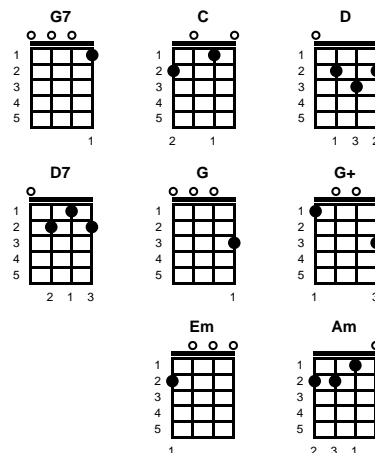

BARITONE

Key of D

<https://www.youtube.com/watch?v=WNf7Y7Z5Jq8>