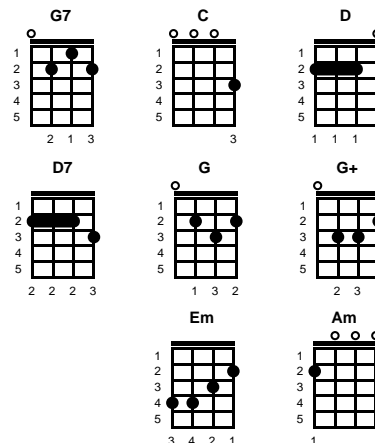

Raining in My Heart

Boudleaux Bryant, Felice Bryant

Key of G

G7 **C** **D** **D7** **G** **D7**

v1:

G **G+**
The sun is out, the sky is blue
Em **G7**
There's not a cloud to spoil the view
C **D** **D7** **G** **D7**
But it's raining, raining in my heart

v2:

G **G+**
The weatherman says clear today
Em **G7**
He doesn't know you've gone away
C **D** **D7** **G**
And it's raining, raining in my heart ~~

bridge:

Am **C** **Em** **Am** **C** **D** **D7**
Oh misery, misery ~~ what's gonna become of me

v3:

G **G+**
I tell my blues they mustn't show
Em **G7**
But soon these tears are bound to flow
C **D** **D7** **G** **D7**
Cause it's raining, raining in my heart

-- **CHORDS FOR V2**

-- **BRIDGE**

v4:

G **G+**
I tell my blues they mustn't show
Em **G7**
But soon these tears are bound to flow
C **D** **D7** **G** **G7**
Cause it's raining, raining in my heart

ending:

C **D** **D7** **G** **(2X & FADE)**
Cause it's raining, raining in my heart

STANDARD