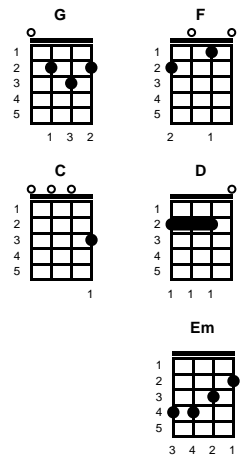

**Ramblin' Man**  
Dickey Betts

Key of G

Intro: Chords for ending, 2x (FAST)

**chorus:**

**G** **F** **C** **G**  
Lord I was born a Ramblin' man  
**C** **D**  
Tryin' to make a living and doing the best I can  
**C** **G** **Em** **C** **G**  
But when it's time for leaving I hope you'll understand  
**D** **G**  
That I was born a Ramblin' man

**v1:**

**C** **G**  
My father was a Gambler down in Georgia  
**C** **D**  
He wound up on the wrong end of a gun  
**C** **G** **Em** **C**  
And I was born in the back seat of a Greyhound bus  
**G** **D** **G**  
Rolling down highway forty-one -- **CHORUS**

**v2:**

**C** **G**  
I'm on my way to New Orleans this morning  
**C** **D**  
Leavin' out of Nashville, Tennessee  
**C** **G** **Em** **C**  
They're always havin' a good time down on the Bayou, lord  
**G** **D** **G**  
Them delta women think the world of me -- **CHORUS**

**ending (4x) and fade:**

**G** **F** **C** **G**  
Lord I was born a Ramblin' man

**STANDARD**

**BARITONE**