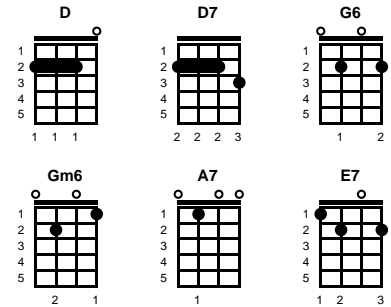

Red Sails In The Sunset

Hugh Williams & Jimmy Kennedy (1935)

Key of D

Intro: Chords for first verse

v1:

D **D7** **G6** **Gm6** **D** **A7**
Red sails in the sunset, way out on the sea
G6 **A7** **D** **A7**
Oh carry my loved one, home safely to me

v2:

D **D7** **G6** **Gm6** **D** **A7**
He sailed at the dawning, all day I've been blue
G6 **A7** **D** **G6**
Red sails in the sunset, I'm trusting in you

chorus:

Gm6 **D** **G6** **D** **G6**
Swift wings you must borrow, make straight for the shore
Gm6 **D** **E7** **A7** **D**
We marry tomorrow, and he goes sailing no more

v3:

D7 **G6** **Gm6** **D** **A7**
Red sails in the sunset, way out on the sea
G6 **A7** **D** **G6**
Oh carry my loved one, home safely to me -- **CHORUS**

ending:

D7 **G6** **Gm6** **D** **A7**
Red sails in the sunset, way out on the sea
G6 **A7** **D** **A7**
Oh carry my loved one, home safely to me
D
Home safely to me

STANDARD