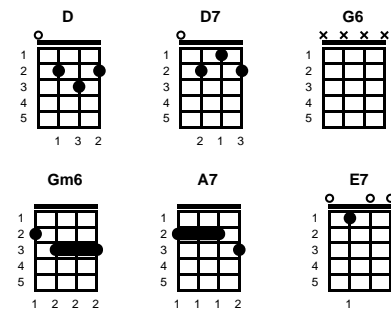

Red Sails In The Sunset

Hugh Williams & Jimmy Kennedy (1935)

Key of D

Intro: Chords for first verse

v1:

D **D7** **G6** **Gm6** **D** **A7**
Red sails in the sunset, way out on the sea
G6 **A7** **D** **A7**
Oh carry my loved one, home safely to me

v2:

D **D7** **G6** **Gm6** **D** **A7**
He sailed at the dawning, all day I've been blue
G6 **A7** **D** **G6**
Red sails in the sunset, I'm trusting in you

chorus:

Gm6 **D** **G6** **D** **G6**
Swift wings you must borrow, make straight for the shore
Gm6 **D** **E7** **A7** **D**
We marry tomorrow, and he goes sailing no more

v3:

D7 **G6** **Gm6** **D** **A7**
Red sails in the sunset, way out on the sea
G6 **A7** **D** **G6**
Oh carry my loved one, home safely to me -- **CHORUS**

ending:

D7 **G6** **Gm6** **D** **A7**
Red sails in the sunset, way out on the sea
G6 **A7** **D** **A7**
Oh carry my loved one, home safely to me
D
Home safely to me

STANDARD

BARITONE

Key of F