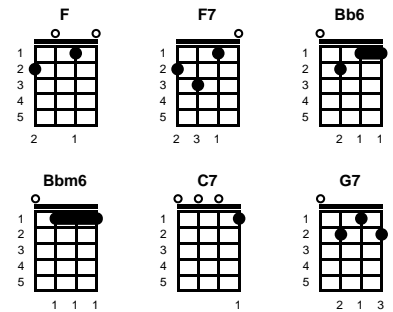

Red Sails In The Sunset

Hugh Williams & Jimmy Kennedy (1935)

Key of F

Intro: Chords for first verse

v1:

F **F7** **Bb6** **Bbm6** **F** **C7**
Red sails in the sunset, way out on the sea
Bb6 **C7** **F** **C7**
Oh carry my loved one, home safely to me

v2:

F **F7** **Bb6** **Bbm6** **F** **C7**
He sailed at the dawning, all day I've been blue
Bb6 **C7** **F** **Bb6**
Red sails in the sunset, I'm trusting in you

chorus:

Bbm6 **F** **Bb6** **F** **Bb6**
Swift wings you must borrow, make straight for the shore
Bbm6 **F** **G7** **C7** **F**
We marry tomorrow, and he goes sailing no more

v3:

F7 **Bb6** **Bbm6** **F** **C7**
Red sails in the sunset, way out on the sea
Bb6 **C7** **F** **Bb6**
Oh carry my loved one, home safely to me -- **CHORUS**

ending:

F7 **Bb6** **Bbm6** **F** **C7**
Red sails in the sunset, way out on the sea
Bb6 **C7** **F** **C7**
Oh carry my loved one, home safely to me
F
Home safely to me

STANDARD