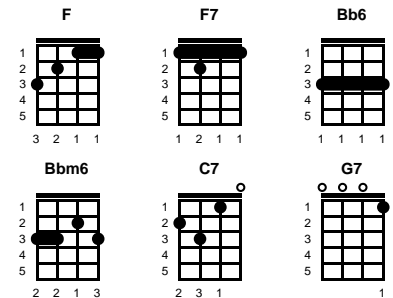

Red Sails In The Sunset

Hugh Williams & Jimmy Kennedy (1935)

Key of F

Intro: Chords for first verse

v1:

F **F7** **Bb6** **Bbm6** **F** **C7**
Red sails in the sunset, way out on the sea
Bb6 **C7** **F** **C7**
Oh carry my loved one, home safely to me

v2:

F **F7** **Bb6** **Bbm6** **F** **C7**
He sailed at the dawning, all day I've been blue
Bb6 **C7** **F** **Bb6**
Red sails in the sunset, I'm trusting in you

chorus:

Bbm6 **F** **Bb6** **F** **Bb6**
Swift wings you must borrow, make straight for the shore
Bbm6 **F** **G7** **C7** **F**
We marry tomorrow, and he goes sailing no more

v3:

F7 **Bb6** **Bbm6** **F** **C7**
Red sails in the sunset, way out on the sea
Bb6 **C7** **F** **Bb6**
Oh carry my loved one, home safely to me -- **CHORUS**

ending:

F7 **Bb6** **Bbm6** **F** **C7**
Red sails in the sunset, way out on the sea
Bb6 **C7** **F** **C7**
Oh carry my loved one, home safely to me
F
Home safely to me

STANDARD

BARITONE

Key of D