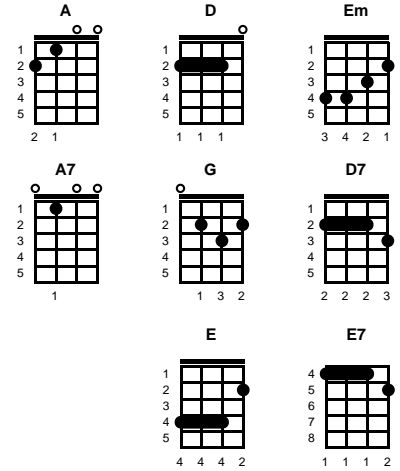

Return to Me
Danny DiMinno & Carmen Lombardo

Key of D

Intro: Chords for chorus

v1:

Return to me, oh my dear I'm so lonely
Hurry back, hurry back, oh my love hurry back, I'm yours
Re...turn to me, for my heart wants you only
Hurry home, hurry home
Won't you please hurry home to my heart

chorus:

My darling ~ if I hurt you I'm sorry
Forgive me ~ and please say you are mine

v2:

Return to me, please come back, bella mia
Hurry back, hurry home
To my arms, to my lips and my heart
Re...turn to me, for my heart wants you only
Hurry home, hurry home
Won't you please hurry home to my heart

-- REPEAT FROM CHORUS

* Skip last chord on ending

STANDARD