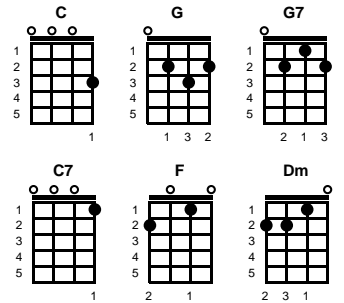

Ribbon Of Darkness Over Me

Gordon Lightfoot

Key of C

Intro: Chords for first verse

C **G** **G7** **C**
Ribbon of darkness over me, since my true love walked out the door
C7 **F** **C** **G** **C**
Tears I never had before, ribbon of darkness over me

G **G7** **C**
Clouds gatherin' over my head, that kill the day and hide the sun
C7 **F** **C** **G** **C**
That shroud the night when day is done, ribbon of darkness over me

Dm **G7** **C** **Dm** **G7** **C**
Rain is falling on the meadow, where once my love and I did lie
Dm **G7** **C** **Dm** **G7** **Dm** **G7**
Now she is gone from the meadow, my ~~ lo.....ve goodbye

C **G** **G7** **C**
Ribbon of darkness over me, where once the world was young as spring
C7 **F** **C** **G** **C**
Where flowers did bloom and birds did sing, ribbon of darkness over me

Dm **G7** **C** **Dm** **G7** **C**
Here in this cold room lyin', don't want to see no one but you
Dm **G7** **C** **Dm** **G7** **Dm** **G7**
Lord I wish I could be dyin', to ~~ for..get you

C **G** **G7** **C**
Oh how I wish your heart could see, how mine just aches and breaks all day
C7 **F** **C** **G** **C**
Come on home and take away, this ribbon of darkness over me

G **C**
This ribbon of darkness over me

STANDARD