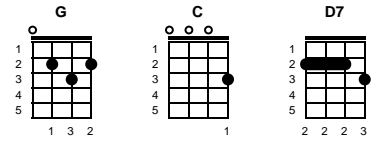

Ring Of Fire
June Carter & Merle Kilgore

Key of G

G C G

v1:

G C G
Love is a burning thing
And it makes **D7 G** a fiery ring
Bound by **C G** wild desire
I fell into **D7 G** a ring of fire

chorus:

D7 C G
I fell into a burning ring of fire
D7
I went down, down, down
C G
And the flames went higher **D7**
And it burns, burns, burns
G D7
The ring of fire
G
The ring of fire

-- **INTRO 2X**
-- **CHORUS**

v2:

C G
The taste of love is sweet
When hearts like ours **D7 G** meet
I fell for you like a child
C G
Oh, but the fire went wild **D7 G** -- **CHORUS 2X**

ending:

D7
And it burns, burns, burns
G D7
The ring of fire
G
The ring of fire

STANDARD