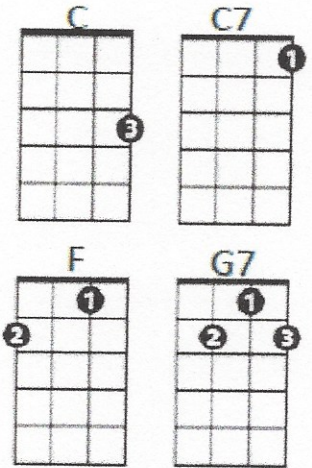

## Rock Me Baby (B.B. King) 12 Bar Blues

**Intro: G G G G F F F F C C C C G7 G7 G7 G7**

**C** **C7**  
 Rock me baby, rock me all night long

**F** **C** **C7**  
 Rock me baby, honey rock me all night long

**G** **F** **C** **G7**  
 Rock me baby, like my back ain't got no bone

**C** **C7**  
 Rock me baby, honey, rock me slow

**F** **C** **C7**  
 Rock me baby, honey rock me slow

**G** **F** **C** **G7**  
 Rock me baby, till I want no more

### (12 Bar Blues and Rides)

**C** **C7**  
 Roll me baby, like you roll a wagon wheel

**F** **C** **C7**  
 Now, roll me baby, like you roll a wagon wheel

**G** **F** **C** **G7**  
 Roll me baby, don't know how good it makes me feel

**C** **C7**  
 Rock me baby, rock me all night long!

**F** **C** **C7**  
 Rock me baby, honey rock me all night long

**G** **F** **C**  
 Rock me baby, like my back ain't got no bone

12 Bar Blues - 12 measures (bars) of four beats each.  
 The chords used are I, IV, and V chords. !  
 In the key of C  
 I = C, IV = F, and V = G.