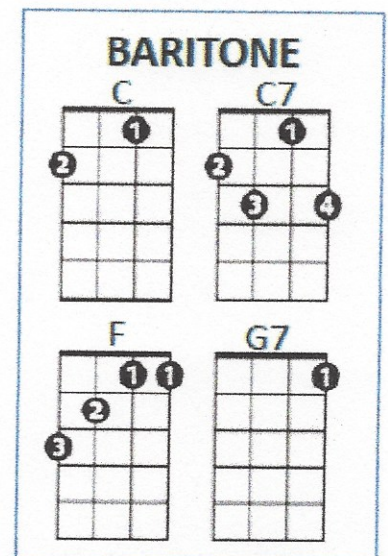

## Rock Me Baby (B.B. King) 12 Bar Blues

**Intro: G G G G F F F F C C C C G7 G7 G7 G7**

**C** **C7**  
 Rock me baby, rock me all night long

**F** **C** **C7**  
 Rock me baby, honey rock me all night long

**G** **F** **C** **G7**  
 Rock me baby, like my back ain't got no bone

**C** **C7**  
 Rock me baby, honey, rock me slow

**F** **C** **C7**  
 Rock me baby, honey rock me slow

**G** **F** **C** **G7**  
 Rock me baby, till I want no more

### (12 Bar Blues and Rides)

**C** **C7**  
 Roll me baby, like you roll a wagon wheel

**F** **C** **C7**  
 Now, roll me baby, like you roll a wagon wheel

**G** **F** **C** **G7**  
 Roll me baby, don't know how good it makes me feel

**C** **C7**  
 Rock me baby, rock me all night long!

**F** **C** **C7**  
 Rock me baby, honey rock me all night long

**G** **F** **C**  
 Rock me baby, like my back ain't got no bone

12 Bar Blues - 12 measures (bars) of four beats each.  
 The chords used are I, IV, and V chords. !  
 In the key of C  
 I = C, IV = F, and V = G.